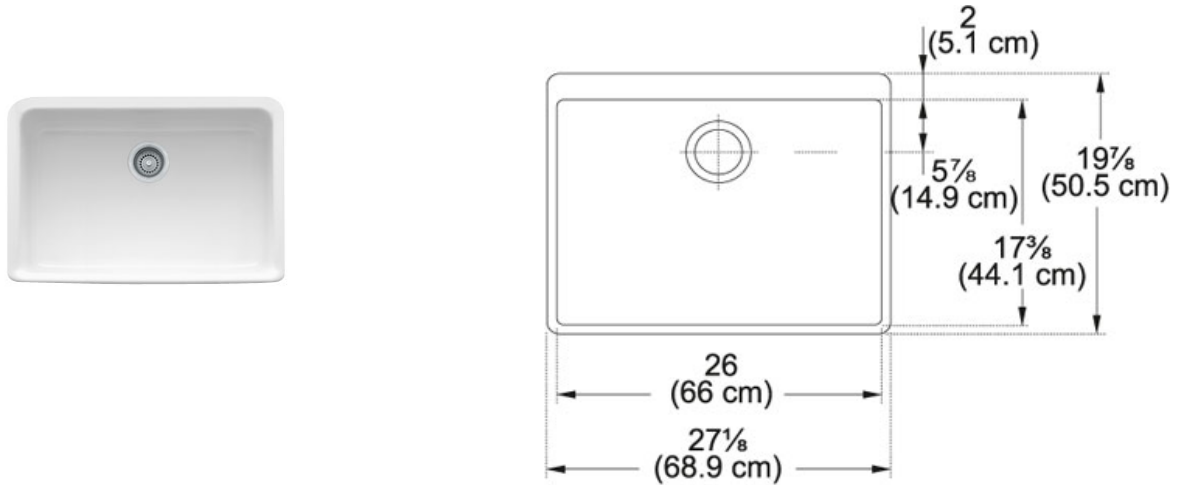

# Manor House MHK110-28 Fireclay White | 130.0066.200

FAMILY : Sinks | SERIE : Manor House | MODEL : MHK110-28 | FINISH : Fireclay White | INSTALLATION TYPE : Apron Front | STYLE : Contemporary

Reminiscent of the days of gracious living, great houses and the butler's pantry, the Manor House fireclay sinks by Villeroy & Boch feature old world craftsmanship with the advanced hygienic advantages of modern technology.

## TECHNICAL DATA

Minimum Cabinet Size	30"
Drain Opening	3 1/2"
Length overall	27 1/8"
Width overall	19 7/8"
Depth Overall	7 7/8"
Length of large bowl	26"
Width of large bowl	17 3/8"
Depth of large bowl	7 1/8"
Number of Bowls	1
*	Dimensions may vary by 2% (plus or minus) due to material attributes and firing process. Finish on front and sides only.
Type of Material	Fireclay
Cut-Out Template	No
Installation Clips	No
Where to buy	Showroom
Where to buy	Showroom

Manor House MHK110-28 Fireclay White | 130.0066.200

FAMILY : Sinks | SERIE : Manor House | MODEL : MHK110-28 | FINISH : Fireclay White | INSTALLATION TYPE : Apron Front |  
STYLE : Contemporary

---

**RECOMMENDED**