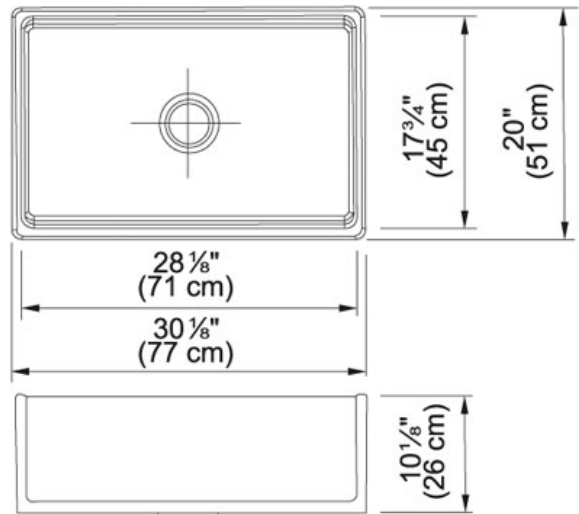

SPECIFICATION SHEET

PRODUCT FAMILY: **Sinks** FINISH: **Fireclay White** SERIES: **FARM HOUSE** MODEL: **FHK710-30**

Product Information

Article Number	130.0079.634
Model Name	FHK710-30WH
Cabinet Size	36" minimum to accept sink bowl
Waste Outlet Diameter	3 1/2"
Dimensions	765.2-MMx20"
Bowl Size	714.4-MMx18 1/4"x34 7/16"
Apron depth	10 1/8"
Number of Bowls	1
Remarks FKS	Dimensions may vary by 2% (plus or minus) due to material attributes and firing process. Back and sides of sink are NOT finished. FRTWIST not suitable for Fireclay sinks.