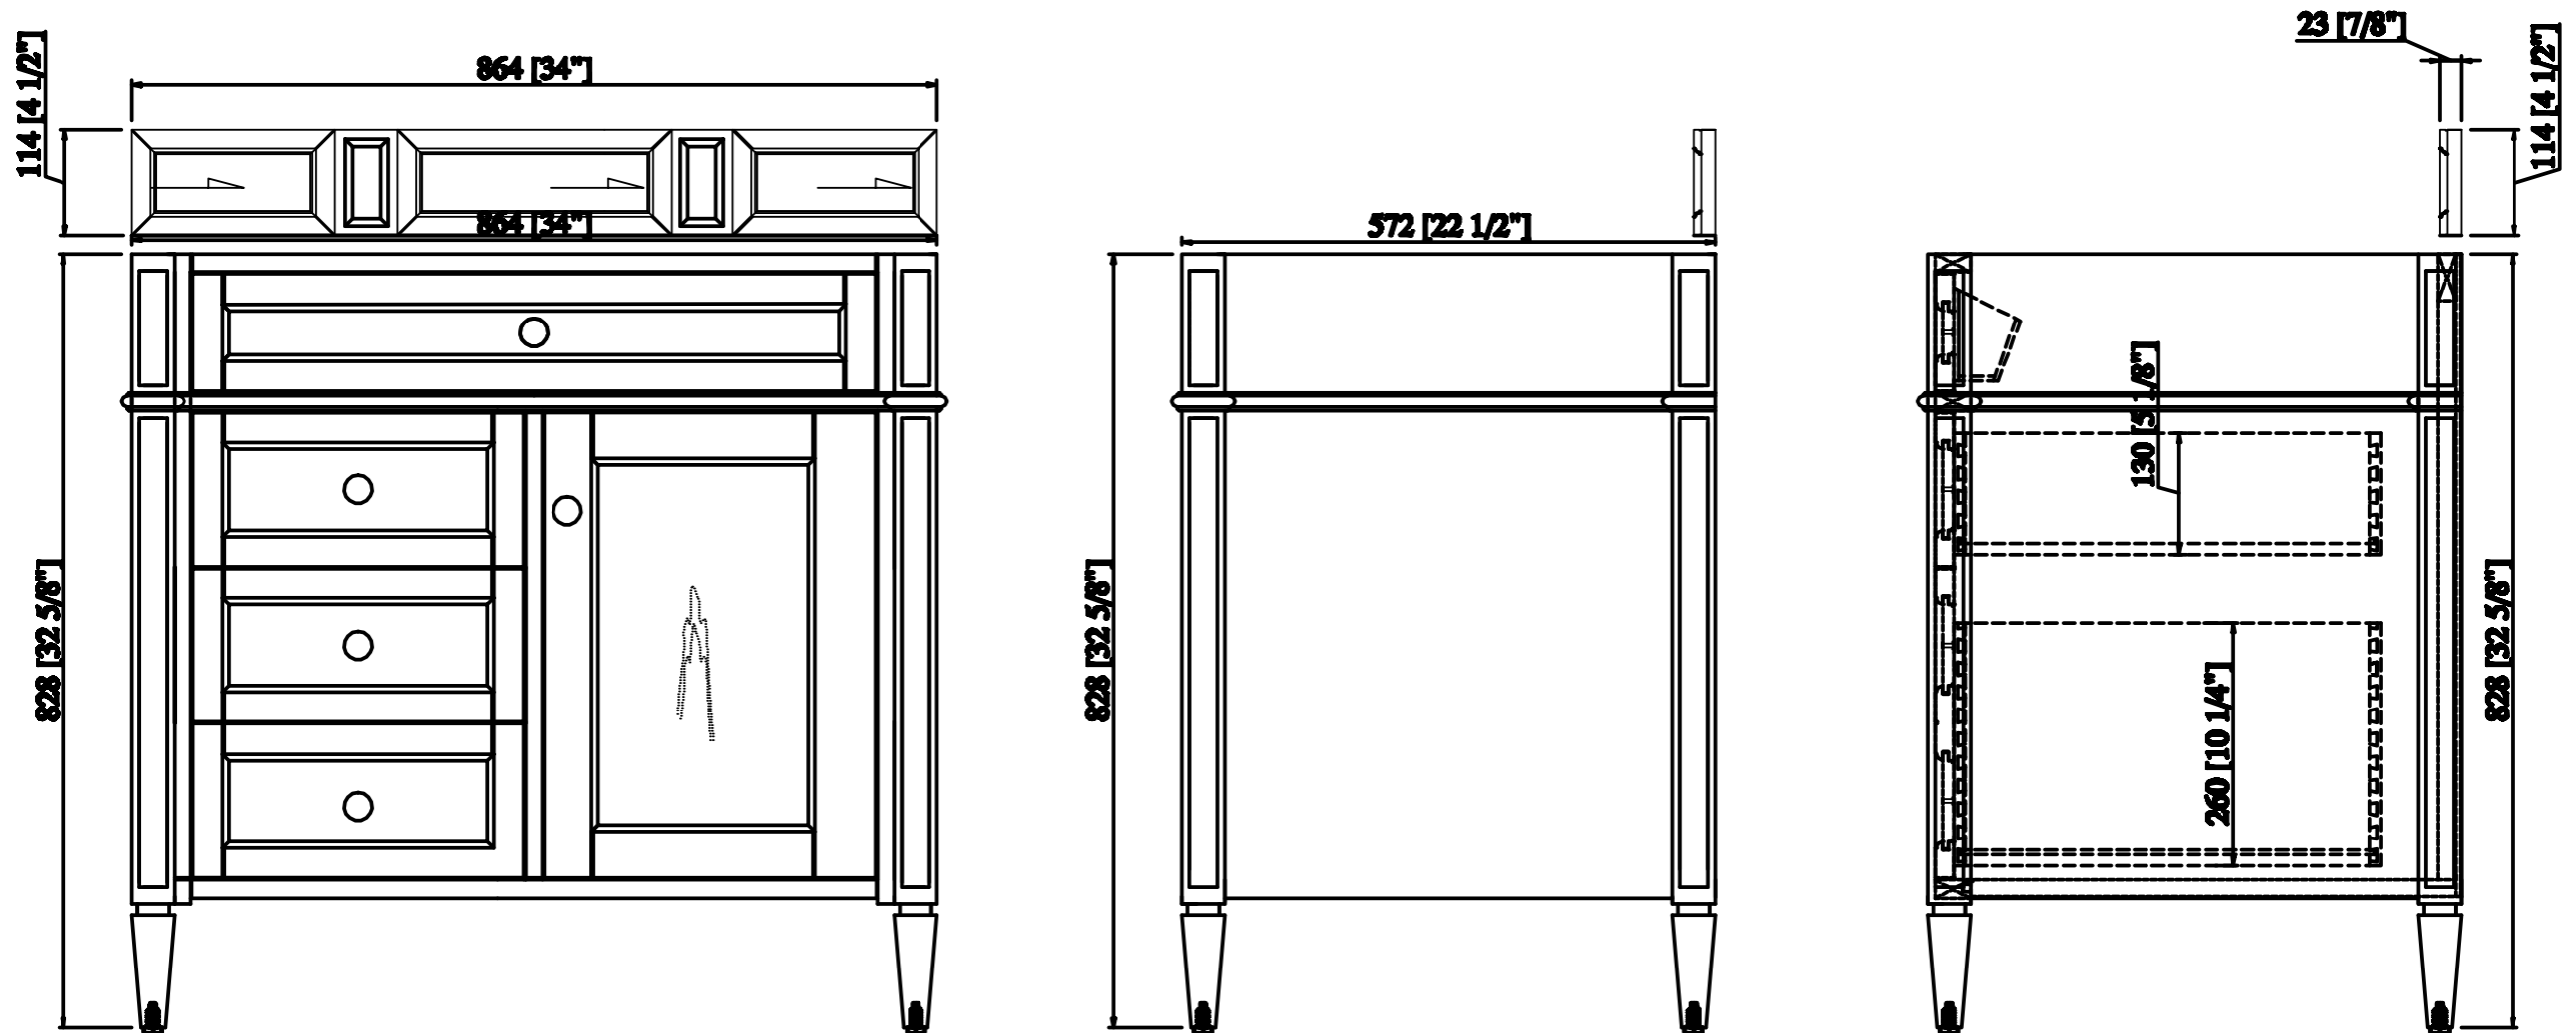

36"

FRONT & SIDE VIEWS

Brittany Series
650-V36

36" Single Vanity Cabinet
Diagrams with Dimensions

Page 01 of 02

36"

Brittany Series
650-V36

36" Single Vanity Cabinet
Diagrams with Dimensions