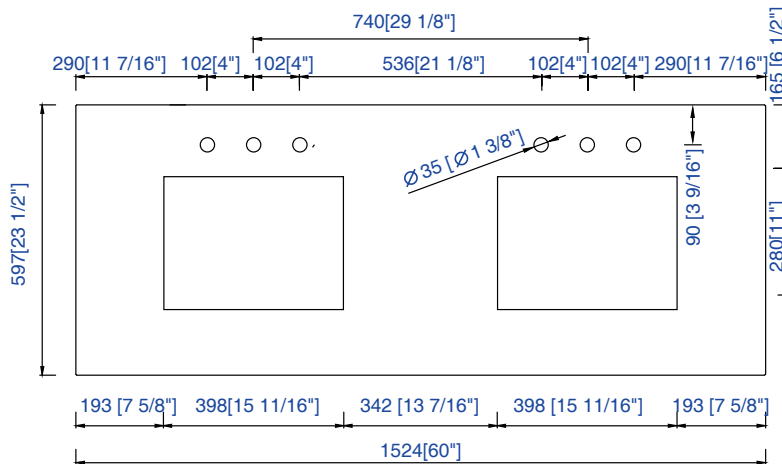

60"
DOUBLE

FRONT & SIDE VIEWS

Brittany Series
650-V60D

60" Double Vanity Cabinet
Diagrams with Dimensions

Page 01 of 02

60"
DOUBLE

Brittany Series
650-V60D

60" Double Vanity Cabinet
Diagrams with Dimensions

Page 02 of 02

TOP VIEWS

60"D Vanity Top Spec Sheet

James Martin Vanities Company always recommends you consult and/or hire a professional contractor when installing your vanity cabinet and top.

3cm/1.18"
Countertop

James Martin - Natural Stone Countertop Measurement Specification

James Martin - Natural Stone & Solid Surface Countertop Measurement Specification

James Martin - Quartz Countertop Measurement Specification