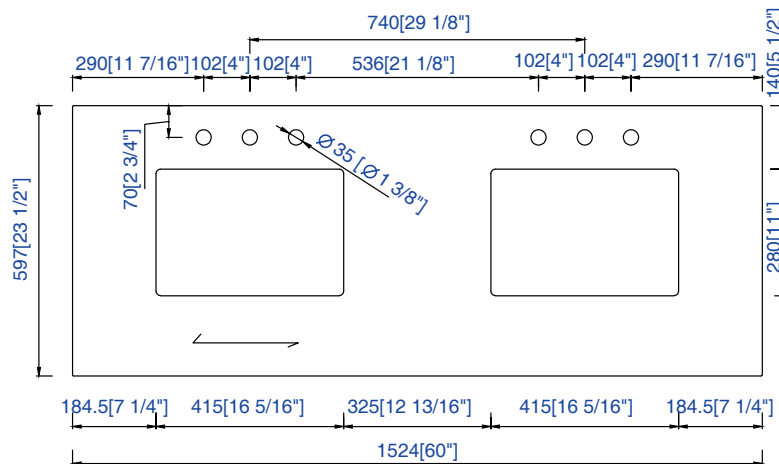

60"
DOUBLE

FRONT & SIDE VIEWS

Brittany Series
650-V60D

60" Double Vanity Cabinet
Diagrams with Dimensions

Page 01 of 02

60"
DOUBLE

Brittany Series
650-V60D

60" Double Vanity Cabinet
Diagrams with Dimensions

Page 02 of 02

TOP VIEWS

60"D Vanity Top Spec Sheet

James Martin Vanities Company always recommends you consult and/or hire a professional contractor when installing your vanity cabinet and top.

3cm/1.18"
Countertop

James Martin - Natural Stone Countertop Measurement Specification

James Martin - Natural Stone & Solid Surface Countertop Measurement Specification

James Martin - Quartz Countertop Measurement Specification