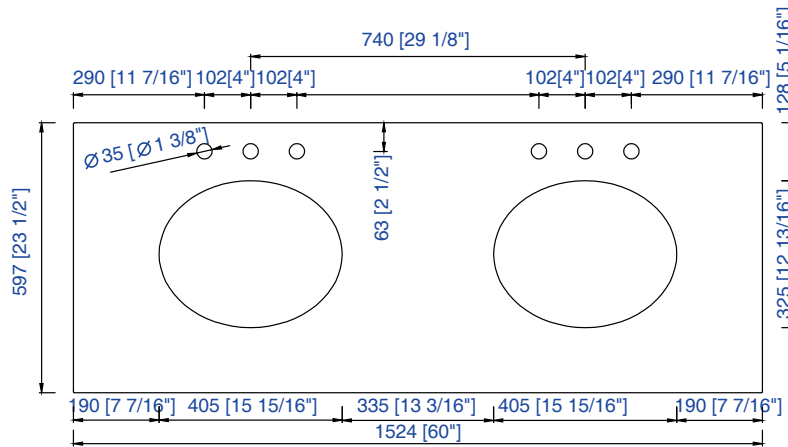

60"
DOUBLE

FRONT & SIDE VIEWS

Brittany Series
650-V60D

60" Double Vanity Cabinet
Diagrams with Dimensions

Page 01 of 02

60"
DOUBLE

Brittany Series
650-V60D

60" Double Vanity Cabinet
Diagrams with Dimensions

Page 02 of 02

TOP VIEWS

60"D Vanity Top Spec Sheet

James Martin Vanities Company always recommends you consult and/or hire a professional contractor when installing your vanity cabinet and top.

3cm/1.18"
Countertop

James Martin - Natural Stone Countertop Measurement Specification

James Martin - Natural Stone & Solid Surface Countertop Measurement Specification

James Martin - Quartz Countertop Measurement Specification