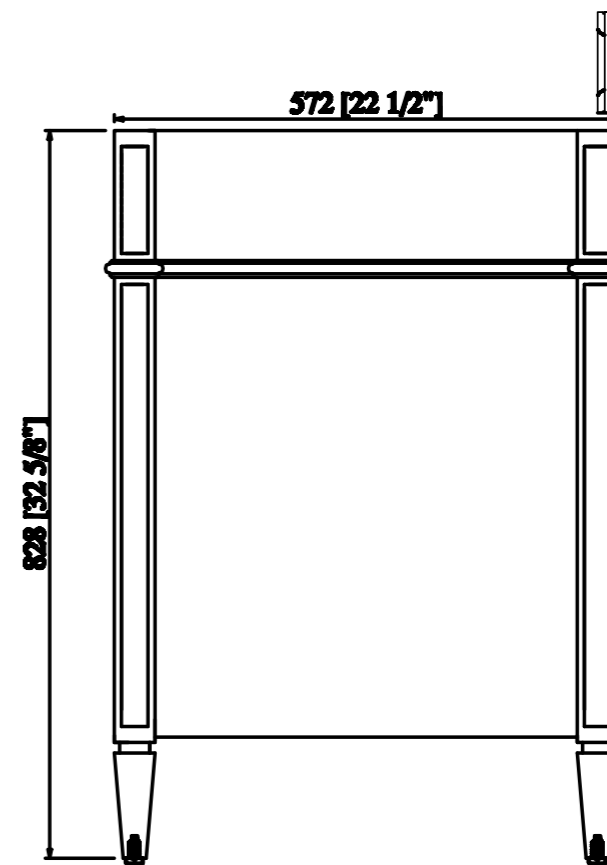

60"
DOUBLE

FRONT & SIDE VIEWS

Brittany Series
650-V60D

60" Double Vanity Cabinet
Diagrams with Dimensions

Page 01 of 02

60"
DOUBLE

Brittany Series
650-V60D

60" Double Vanity Cabinet
Diagrams with Dimensions

Page 02 of 02

TOP VIEWS

60"D Vanity Top Spec Sheet

James Martin Vanities Company always recommends you consult and/or hire a professional contractor when installing your vanity cabinet and top.

3cm/1.18"
Countertop