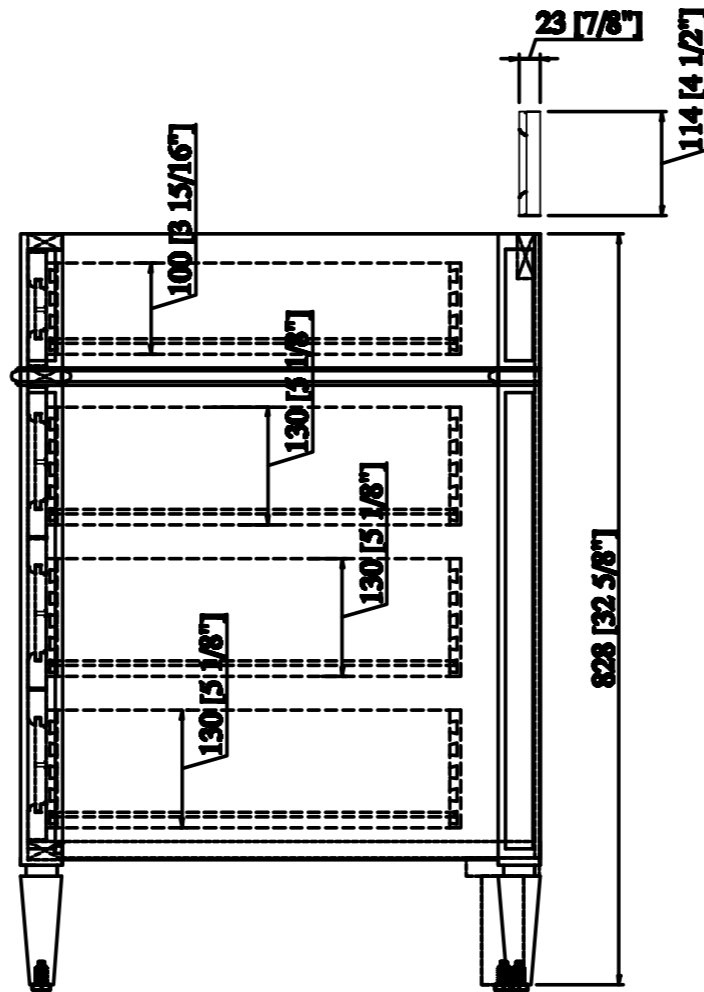

60"
DOUBLE

FRONT & SIDE VIEWS

Brittany Series
650-V60D

60" Double Vanity Cabinet
Diagrams with Dimensions

Page 01 of 02

60"
DOUBLE

Brittany Series
650-V60D

60" Double Vanity Cabinet
Diagrams with Dimensions

Page 02 of 02

TOP VIEWS

60"D Vanity Top Spec Sheet

James Martin Vanities Company always recommends you consult and/or hire a professional contractor when installing your vanity cabinet and top.

3cm/1.18"
Countertop