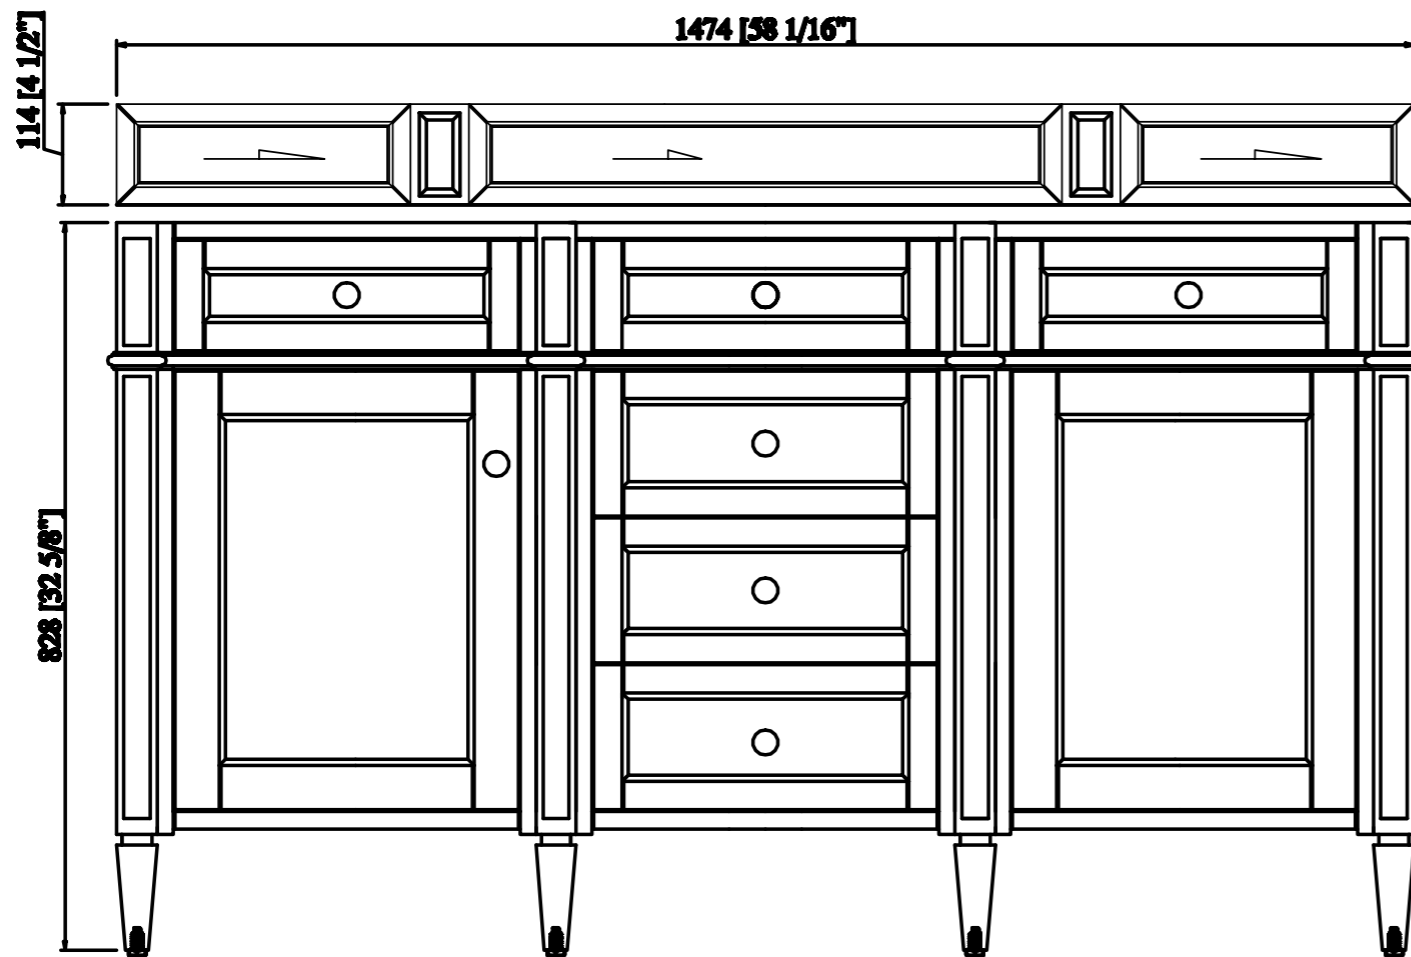

60"
DOUBLE

FRONT & SIDE VIEWS

Brittany Series
650-V60D

60" Double Vanity Cabinet
Diagrams with Dimensions

Page 01 of 02

60"
DOUBLE

Brittany Series
650-V60D

60" Double Vanity Cabinet
Diagrams with Dimensions

Page 02 of 02

TOP VIEWS

60"D Vanity Top Spec Sheet

James Martin Vanities Company always recommends you consult and/or hire a professional contractor when installing your vanity cabinet and top.

3cm/1.18"
Countertop