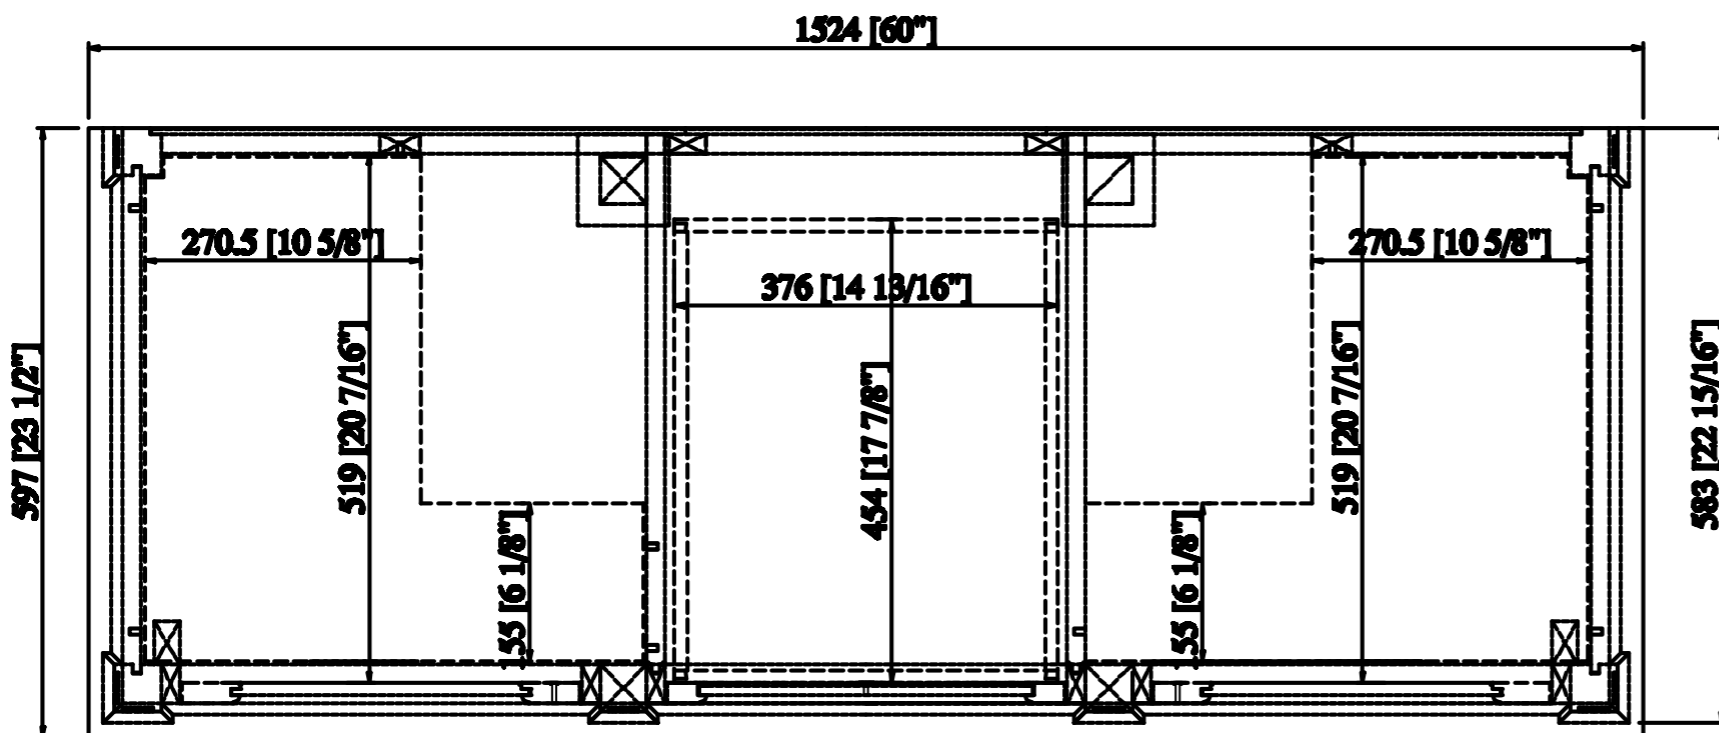

60"
DOUBLE

FRONT & SIDE VIEWS

Brittany Series
650-V60D

60" Double Vanity Cabinet
Diagrams with Dimensions

Page 01 of 02

60"
DOUBLE

Brittany Series
650-V60D

60" Double Vanity Cabinet
Diagrams with Dimensions

Page 02 of 02

TOP VIEWS

60"D Vanity Top Spec Sheet

James Martin Vanities Company always recommends you consult and/or hire a professional contractor when installing your vanity cabinet and top.

3cm/1.18"
Countertop