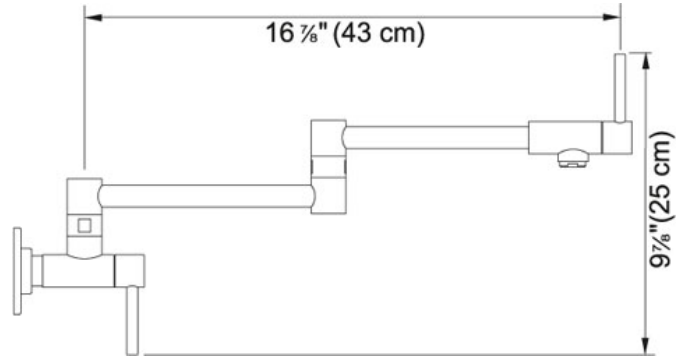

Steel PF3450 Stainless Steel | 115.0355.507

FAMILY : **Faucets** | SERIE : **Steel** | MODEL : **PF3450** | FINISH : **Stainless Steel** | INSTALLATION TYPE : **Wallmount** | STYLE : **Contemporary**

TECHNICAL DATA

Version	Wall Mounted Pot Filler
Flow Rate	2.2 gpm
Spray Type	Full Spray
Cartridge	Ceramic Cartridge
Faucet Operation	2 Handle Mixer
Spout Swivel Range	180 °
Where to buy	Showroom
Where to buy	Showroom