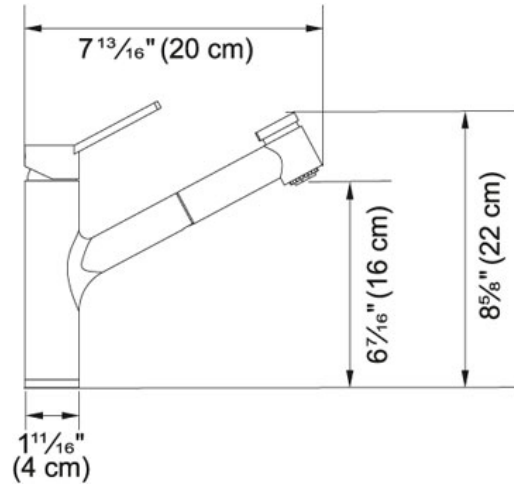

TECHNICAL DATA	
Version	Pull-Out Spray
Flow Rate	1.75 gpm
Spray Type	Full and Needle Spray
Cartridge	Ceramic Cartridge
Faucet Operation	Top Lever
Countertop hole diameter	1 3/8"
Spout Swivel Range	150 °
Where to buy	Showroom
Where to buy	Showroom