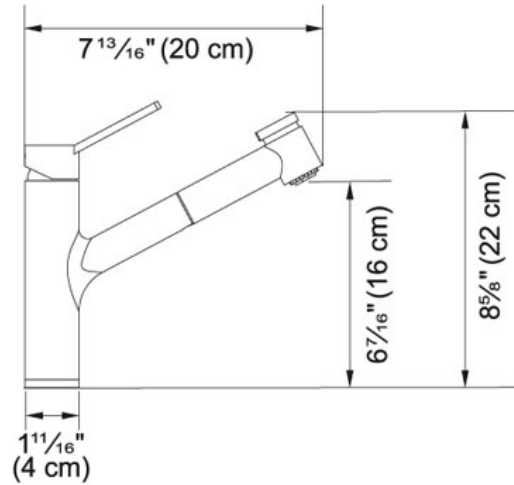

TECHNICAL DATA	
Version	Pull-Out Spray
Flow Rate	1.75 gpm
Spray Type	Full and Needle Spray
Cartridge	Ceramic Cartridge
Faucet Operation	Top Lever
Countertop hole diameter	1 3/8"
Spout Swivel Range	150 °
Where to buy	Showroom
Where to buy	Showroom