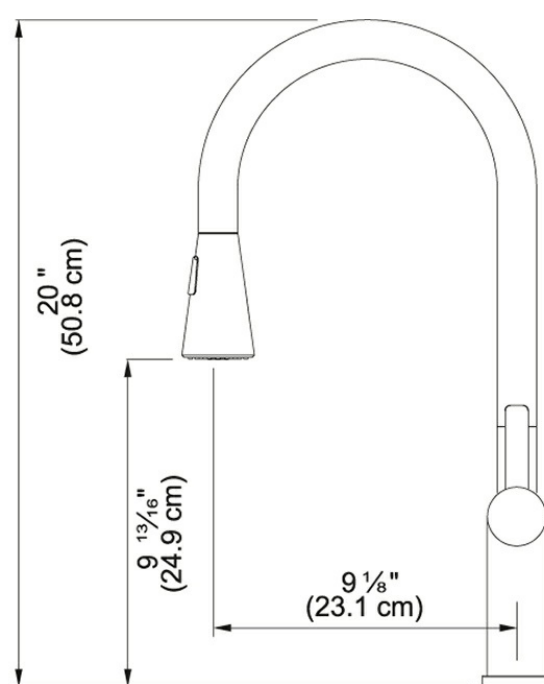

Bern FF20750 Stainless Steel

The Bern stainless steel faucet will easily handle any kitchen chore. This dual functioning, pull-down spray head allows the user to toggle between full and needle spray without the need to reduce water pressure between modes. It also features the industry exclusive Franke Fast-IN Quick Install System.

Product Picture

Technical Drawing

Product Information

Version	Pull-Down Spray
Spray Type	Full and Needle Spray
Faucet Operation	Side Lever
Flow Rate	1.75 gpm
Cartridge	CERAMIC-DISCS-Ø-35
Countertop hole diameter	1 3/8"

Article Numbers

FUN#	115.0425.704
US Part Number	FF20750