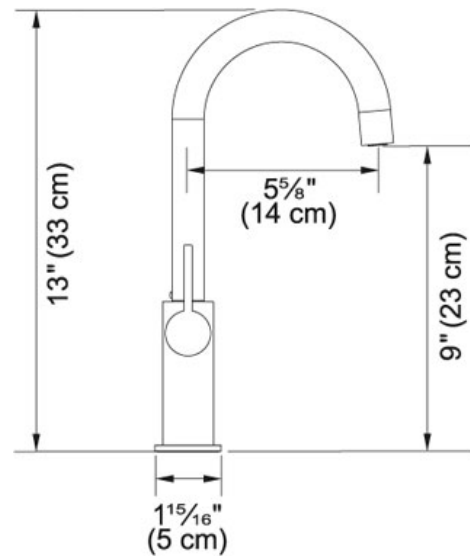

SPECIFICATION SHEET

PRODUCT FAMILY: **Faucets** FINISH: **Polished Chrome** SERIES: **AMBIENT** MODEL: **FFB3100**

Product Information

Article Number	115.0355.734
Model Name	FFB3100
Version	Swivel Spout
Flow Rate	1.75 gpm
Cartridge	Ceramic discs
Tap Operation	Side Lever
Applicable to	1 3/8"
Spout Swivel Range	360°

Suggested Products

119.0068.281

SPECIFICATION SHEET

PRODUCT FAMILY: **Faucets** FINISH: **Satin Nickel** SERIES: **AMBIENT** MODEL: **FFB3180**

Product Information

Article Number	115.0355.735
Model Name	FFB3180
Version	Swivel Spout
Flow Rate	1.75 gpm
Cartridge	Ceramic discs
Tap Operation	Side Lever
Applicable to	1 3/8"
Spout Swivel Range	360°