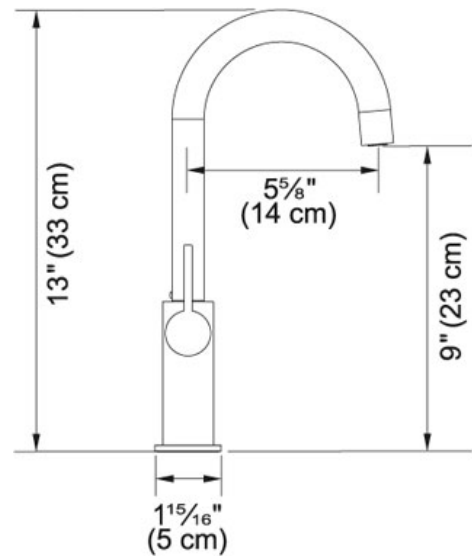

SPECIFICATION SHEET

PRODUCT FAMILY: **Faucets** FINISH: **Polished Chrome** SERIES: **AMBIENT** MODEL: **FFB3100**

Product Information

Article Number	115.0355.734
Model Name	FFB3100
Version	Swivel Spout
Flow Rate	1.75 gpm
Cartridge	Ceramic discs
Tap Operation	Side Lever
Applicable to	1 3/8"
Spout Swivel Range	360°

Suggested Products

119.0068.281

SPECIFICATION SHEET

PRODUCT FAMILY: **Faucets** FINISH: **Satin Nickel** SERIES: **AMBIENT** MODEL: **FFB3180**

Product Information

Article Number	115.0355.735
Model Name	FFB3180
Version	Swivel Spout
Flow Rate	1.75 gpm
Cartridge	Ceramic discs
Tap Operation	Side Lever
Applicable to	1 3/8"
Spout Swivel Range	360°