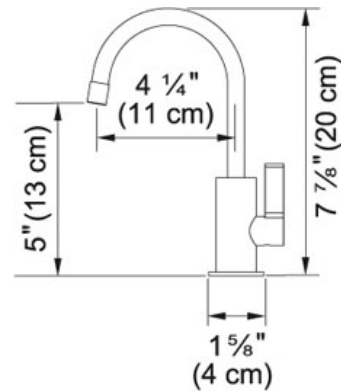

## Product Information

Article Number	120.0355.519
Model Name	DW10000
Version	Cold Water Dispenser
Flow Rate	0.5 gpm
Cartridge	Ceramic discs
Tap Operation	Single Lever
Applicable to	1 3/8"
Spout Swivel Range	360°

## Product Information

Article Number	120.0355.520
Model Name	DW10080
Version	Cold Water Dispenser
Flow Rate	0.5 gpm
Cartridge	Ceramic discs
Tap Operation	Single Lever
Applicable to	1 3/8"
Spout Swivel Range	360°