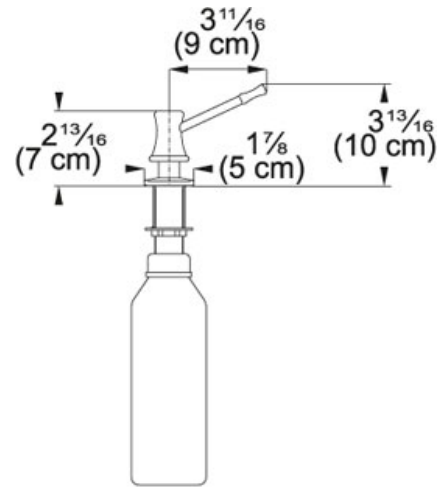

Soap dispenser SD-800 Polished Chrome | 119.0068.287

FAMILY : Kitchen solutions | SERIE : Soap dispenser | MODEL : SD-800 | FINISH : Polished Chrome | INSTALLATION TYPE : NOT DEFINED | STYLE : Contemporary

TECHNICAL DATA

Countertop hole diameter	2 5/8"
Where to buy	Showroom
Where to buy	Showroom