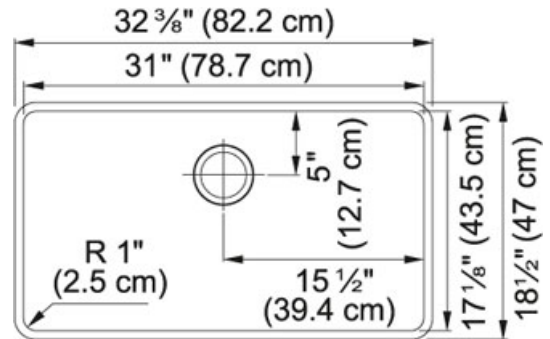

Kubus KBG11031MOC Fraganite Dark Brown | 125.0389.619

FAMILY : Sinks | SERIE : Kubus | MODEL : KBG11031MOC | FINISH : Fraganite Dark Brown | INSTALLATION TYPE : Undermount | STYLE : Transitional

TECHNICAL DATA

Minimum Cabinet Size	36"
Drain Opening	3 1/2"
Length overall	32 3/8"
Width overall	18 1/4"
Length of large bowl	31"
Width of large bowl	17"
Depth of large bowl	9 1/2"
Number of Bowls	1
Type of Material	Granite
Where to buy	Showroom
Where to buy	Showroom