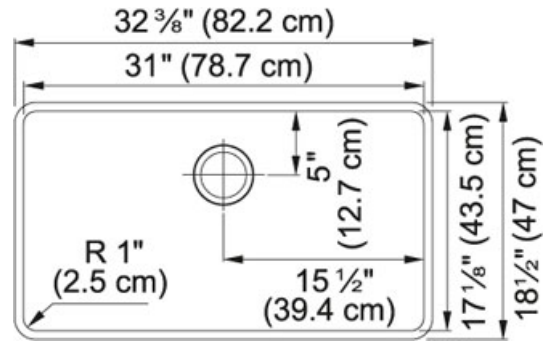

TECHNICAL DATA

Minimum Cabinet Size	36"
Drain Opening	3 1/2"
Length overall	32 3/8"
Width overall	18 1/4"
Length of large bowl	31"
Width of large bowl	17"
Depth of large bowl	9 1/2"
Number of Bowls	1
Type of Material	Granite
Where to buy	Showroom
Where to buy	Showroom