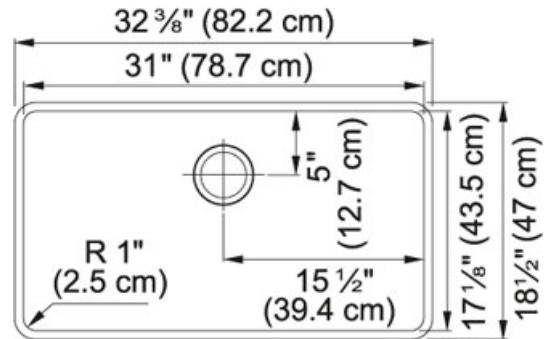

TECHNICAL DATA

Minimum Cabinet Size	36"
Drain Opening	3 1/2"
Length overall	32 3/8"
Width overall	18 1/4"
Length of large bowl	31"
Width of large bowl	17"
Depth of large bowl	9 1/2"
Number of Bowls	1
Type of Material	Granite
Where to buy	Showroom
Where to buy	Showroom

Minimum Cabinet Size	36"
Drain Opening	3 1/2"
Length overall	32 3/8"
Width overall	18 1/4"
Length of large bowl	31"
Width of large bowl	17"
Depth of large bowl	9 1/2"
Number of Bowls	1
Type of Material	Granite
Where to buy	Showroom
Where to buy	Showroom