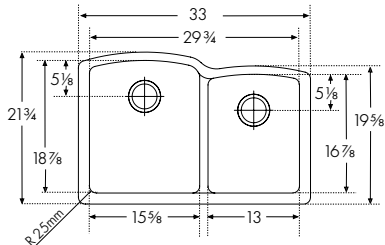

**Specifications**

Interior Dimensions: 29 3/4" x 18 7/8" x 9" x 8"  
 Exterior Dimensions: 33" x 21 3/4"  
 Minimum Cabinet Size: 36"

**Accessories**

- ①  **Bottom Grid**  
Stainless  
ELG22-36S **\$129**
- ④  **Bottom Grid**  
Stainless  
ELG13-36S **\$109**
- ②  **Bottom Grid**  
Stainless  
ELG16-36S **\$129**
- ⑤  **Strainer Basket**  
Chrome 906 **\$59**  
Satin Nickel 906SN **\$79**
- ③  **Bottom Grid**  
Stainless  
ELG14-36S **\$119**