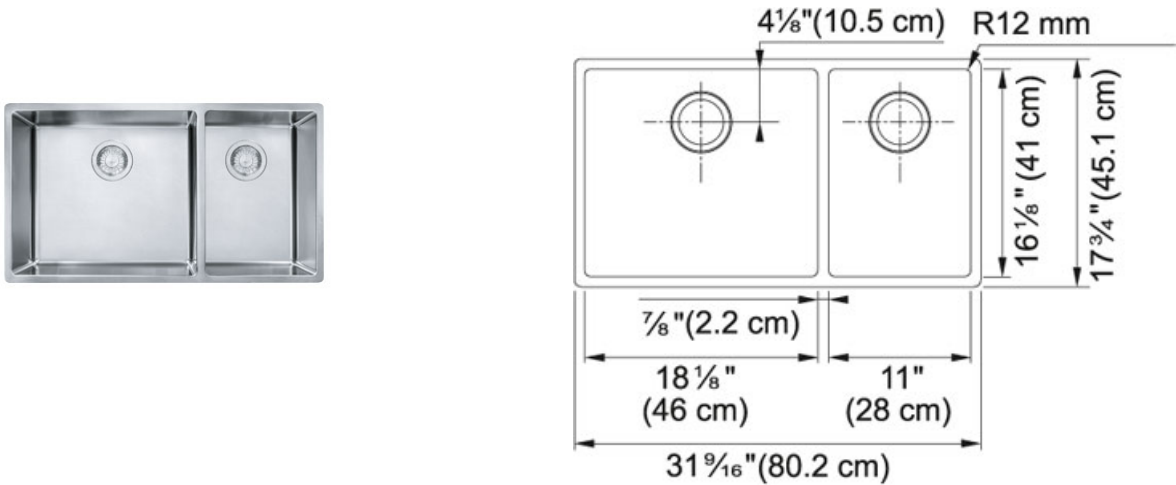

Cube CUX160 Stainless Steel | 122.0371.985

FAMILY : Sinks | SERIE : Cube | MODEL : CUX160 | FINISH : Stainless Steel | INSTALLATION TYPE : Undermount | STYLE : Contemporary

The new Cube family of handcrafted undermount sinks combines Swiss engineering with sleek, minimalist design. Available in single- and double-bowl styles, the sinks feature a smooth bowl design with a clean look, an easy-to-clean satin finish and sound dampening pads.

TECHNICAL DATA

Minimum Cabinet Size	36"
Drain Opening	3 1/2"
Length overall	31 1/2"
Width overall	17 3/4"
Depth Overall	9"
Length of large bowl	14 9/16"
Width of large bowl	16 1/8"
Depth of large bowl	9"
Length of small bowl	14 9/16"
Width of small bowl	16 1/8"
Depth of small bowl	9"
Number of Bowls	2
Where to buy	Showroom
Where to buy	Showroom

Cube CUX160 Stainless Steel | 122.0371.985

FAMILY : Sinks | SERIE : Cube | MODEL : CUX160 | FINISH : Stainless Steel | INSTALLATION TYPE : Undermount | STYLE : Contemporary

RECOMMENDED

115.0361.293

134.0297.203