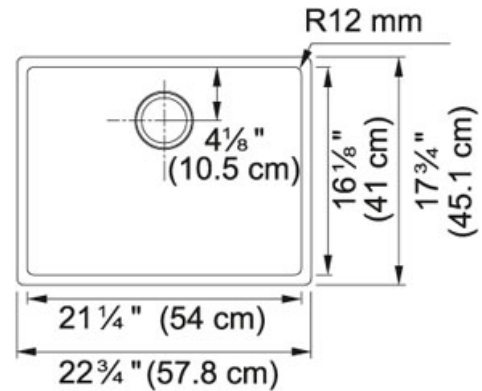

Cube CUX11021 Stainless Steel | 122.0371.980

FAMILY : Sinks | SERIE : Cube | MODEL : CUX11021 | FINISH : Stainless Steel | INSTALLATION TYPE : Undermount | STYLE : Contemporary

The new Cube family of handcrafted undermount sinks combines Swiss engineering with sleek, minimalist design. Available in single- and double-bowl styles, the sinks feature a smooth bowl design with a clean look, an easy-to-clean satin finish and sound dampening pads.

TECHNICAL DATA

Minimum Cabinet Size	27"
Drain Opening	3 1/2"
Length overall	22 3/4"
Width overall	17 3/4"
Depth Overall	9"
Length of large bowl	21 1/4"
Width of large bowl	16 1/8"
Depth of large bowl	9"
Number of Bowls	1
Where to buy	Showroom
Where to buy	Showroom