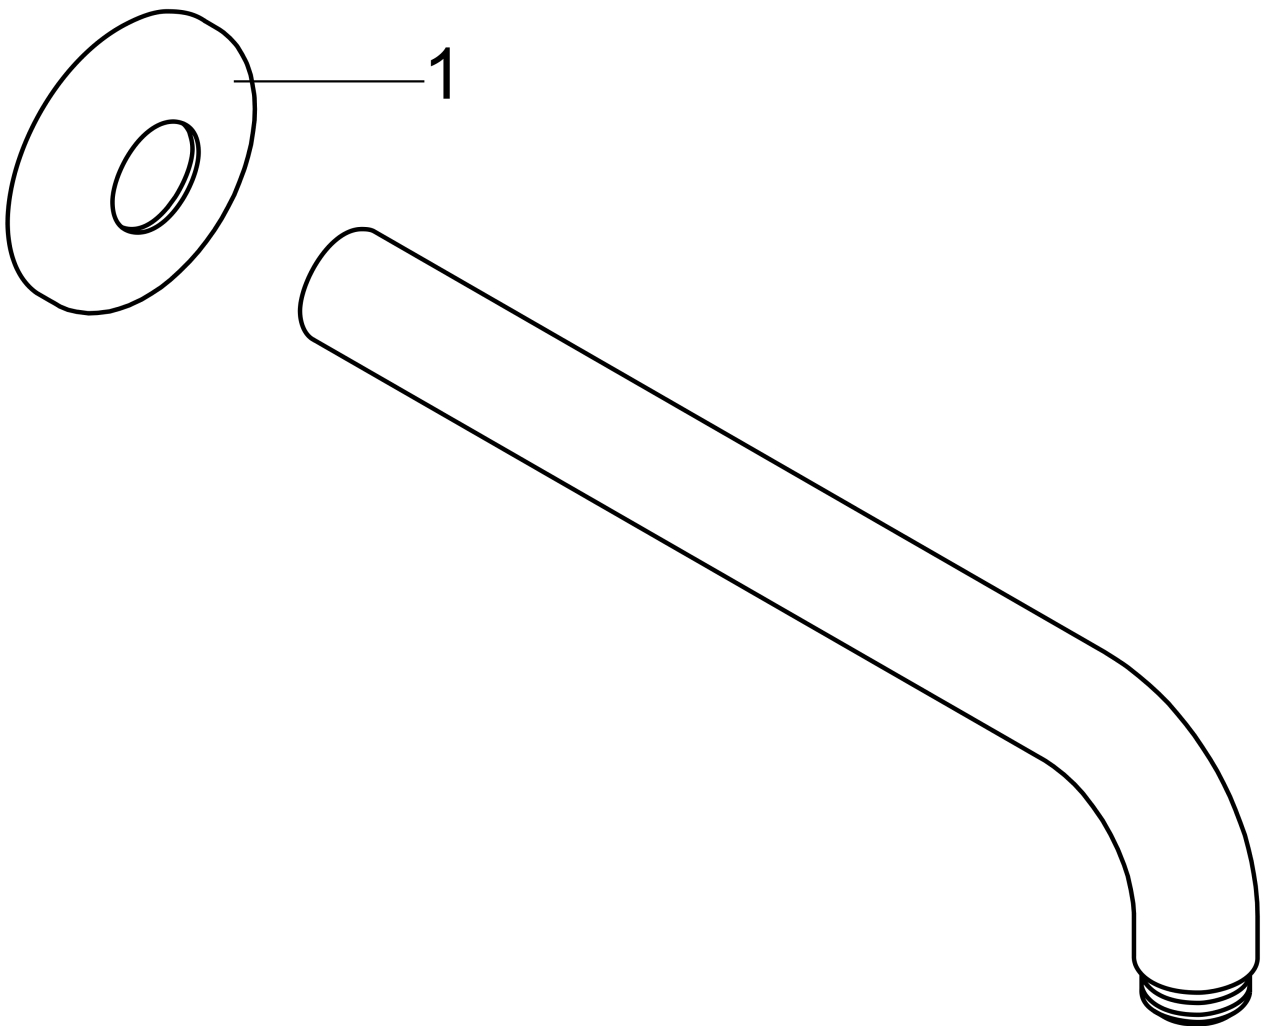

Product image

Scale drawing

Showerarm, 9"

Finishes : **chrome**

Part no. : **27412001**

Exploded drawing

Year of production: >07/08

Showerarm, 9"

Finishes : **chrome** Part no. : **27412001**

Spare parts list

Year of production: >07/08

Pos.	Description	Part no.	Price	PU
1	escutcheon	28454000	-	1

Showerarm, 9"

Finishes : **brushed nickel** Part no. : **27412821**

Description

Optional accessories

- Axor Citterio M Wall Plate (#34612USA)

Item details

List Price \$ 180.00

Compliance

Product image

Scale drawing

Showerarm, 9"

Finishes : **brushed nickel** Part no. : **27412821**

Exploded drawing

Year of production: >07/08

Showerarm, 9"

Finishes : **brushed nickel** Part no. : **27412821**

Spare parts list

Year of production: >07/08