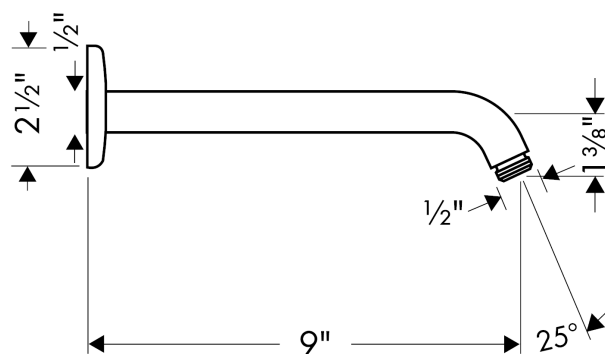

Product image

Scale drawing

Showerarm, 9"

Finishes : **chrome**

Part no. : **27412001**

Exploded drawing

Year of production: >07/08

Showerarm, 9"

Finishes : **chrome** Part no. : **27412001**

Spare parts list

Year of production: >07/08

Pos.	Description	Part no.	Price	PU
1	escutcheon	28454000	-	1

Showerarm, 9"

Finishes : **brushed nickel** Part no. : **27412821**

Description

Optional accessories

- Axor Citterio M Wall Plate (#34612USA)

Item details

List Price \$ 180.00

Compliance

Product image

Scale drawing

Showerarm, 9"

Finishes : **brushed nickel** Part no. : **27412821**

Exploded drawing

Year of production: >07/08

Showerarm, 9"

Finishes : **brushed nickel** Part no. : **27412821**

Spare parts list

Year of production: >07/08