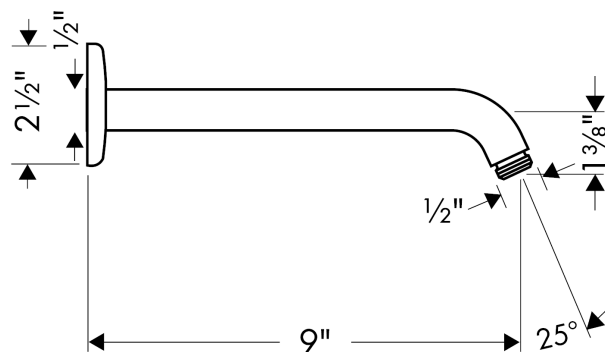

Showerarm, 9"

Finishes : **chrome** Part no. : **27412001**

Description

Optional accessories

- Axor Citterio M Wall Plate (#34612USA)

Item details

List Price \$ 140.00

Compliance

Product image

Scale drawing

Showerarm, 9"

Finishes : **chrome**

Part no. : **27412001**

Exploded drawing

Year of production: >07/08

Showerarm, 9"

Finishes : **chrome** Part no. : **27412001**

Spare parts list

Year of production: >07/08

Pos.	Description	Part no.	Price	PU
1	escutcheon	28454000	-	1

Showerarm, 9"

Finishes : **brushed nickel** Part no. : **27412821**

Showerarm, 9"

Finishes : **brushed nickel** Part no. : **27412821**

Exploded drawing

Year of production: >07/08

Showerarm, 9"

Finishes : **brushed nickel** Part no. : **27412821**

Spare parts list

Year of production: >07/08