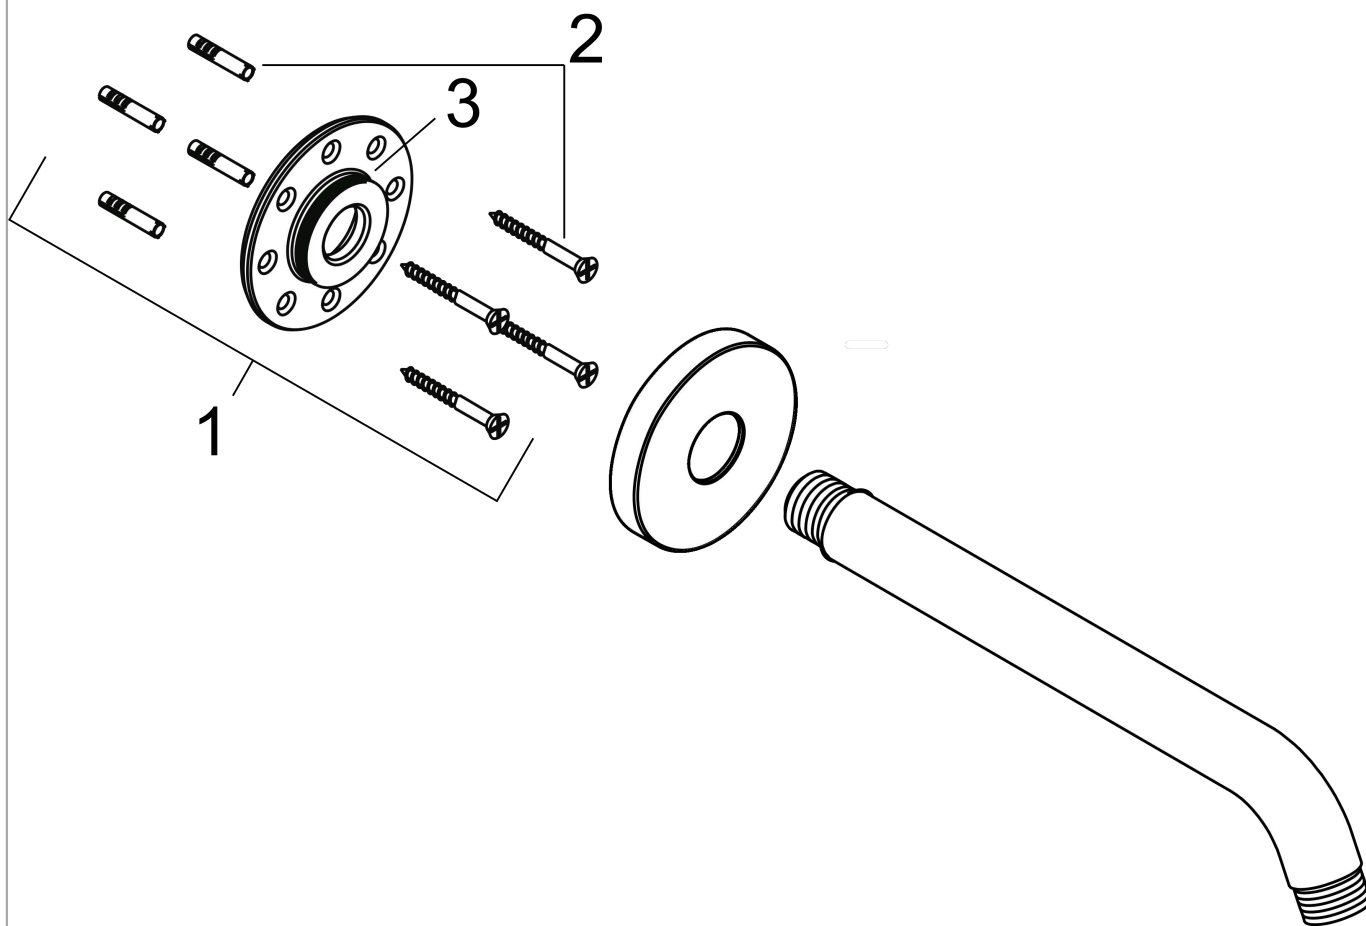

Showerarm, 9"

Finishes : **chrome** Part no. : **27412001**

Description

Optional accessories

- Axor Citterio M Wall Plate (#34612USA)

Item details

List Price \$ 140.00

Compliance

Product image

Scale drawing

Showerarm, 9"

Finishes : **chrome**

Part no. : **27412001**

Exploded drawing

Year of production: >07/08

Showerarm, 9"

Finishes : **chrome** Part no. : **27412001**

Spare parts list

Year of production: >07/08

Pos.	Description	Part no.	Price	PU
1	escutcheon	28454000	-	1

Showerarm, 9"

Finishes : **brushed nickel** Part no. : **27412821**

Showerarm, 9"

Finishes : **brushed nickel** Part no. : **27412821**

Exploded drawing

Year of production: >07/08

Showerarm, 9"

Finishes : **brushed nickel** Part no. : **27412821**

Spare parts list

Year of production: >07/08