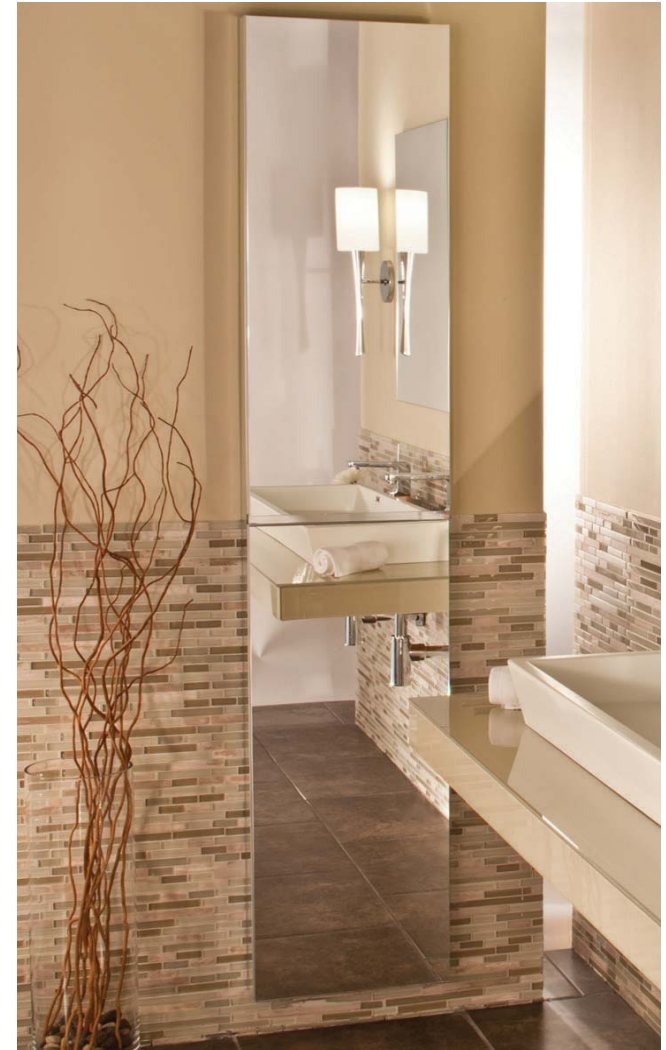

# VERTICAL TIER FRAMELESS MIRROR CABINET

## VTS-2066-6-SC-FM

Side Mirror Kit - Order for Surface Mount, #SMK6-66; or Semi Recessed #SRMK2-66  
 Beveled Mirror also available (add "BM" to model code)

### SPECIFICATIONS

Roughing-in Opening	18 3/8" x 66 3/8"
Overall Dimensions	19" x 66 3/4"

GLASSCRAFTERS INC.

Side Mirror Kit  
 SMK6-66  
 Order for  
 Surface  
 Mount

Side Mirror Kit  
 SRMK2-66  
 Order for  
 Semi-Recessed  
 Mount