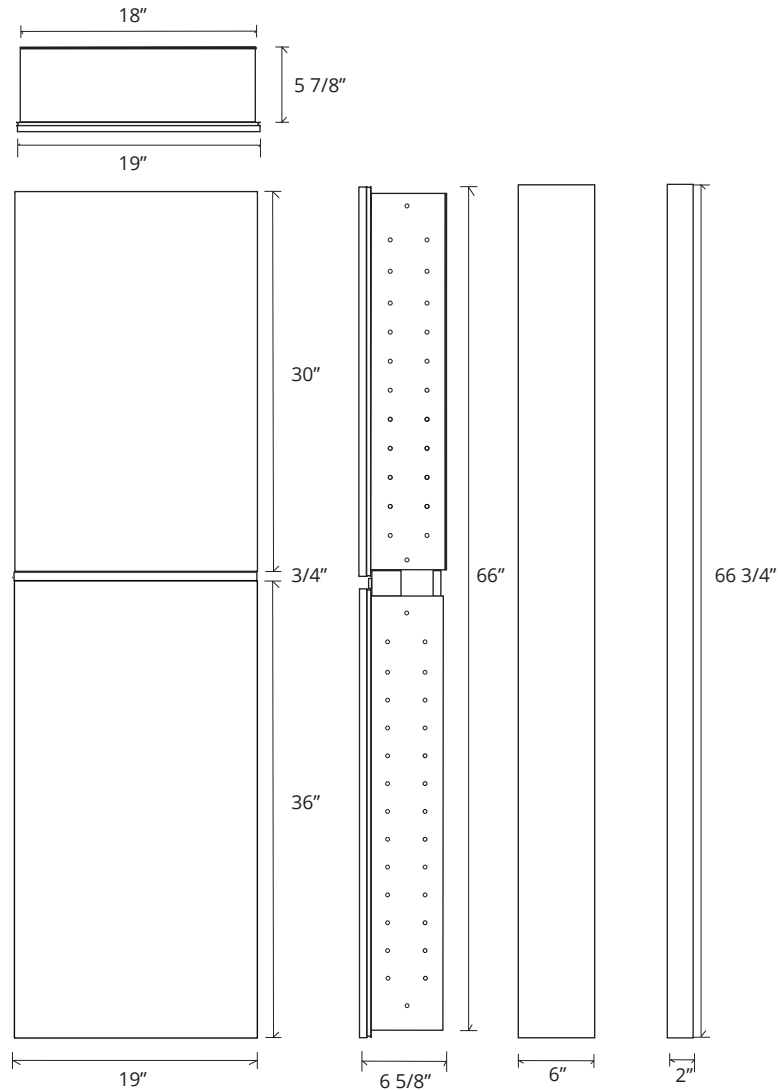

# VERTICAL TIER FRAMELESS MIRROR CABINET

## VTS-2066-6-SC-FM

Side Mirror Kit - Order for Surface Mount, #SMK6-66; or Semi Recessed #SRMK2-66  
 Beveled Mirror also available (add "BM" to model code)

### SPECIFICATIONS

Roughing-in Opening	18 3/8" x 66 3/8"
Overall Dimensions	19" x 66 3/4"

GLASSCRAFTERS INC.

Side Mirror Kit  
 SMK6-66  
 Order for  
 Surface  
 Mount

Side Mirror Kit  
 SRMK2-66  
 Order for  
 Semi-Recessed  
 Mount