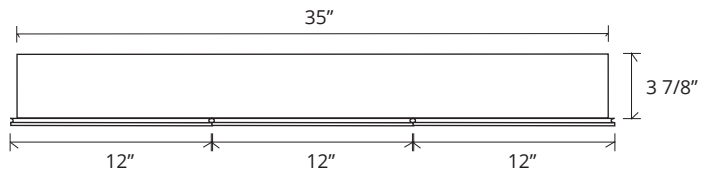

TRI VIEW FRAMELESS MIRROR CABINET

GC3630-4-SC-FM-Tri

Side Mirror Kit - Order for Surface Mount, #SMK4-30

Beveled Mirror also available (*replace "FM" with "BM" in model code*)

SPECIFICATIONS

Roughing-in Opening	35 3/8" x 29 3/8"
Overall Dimensions	36" x 30"

GLASSCRAFTERS INC.

Side Mirror Kit
SMK4-30
Order for Surface Mount