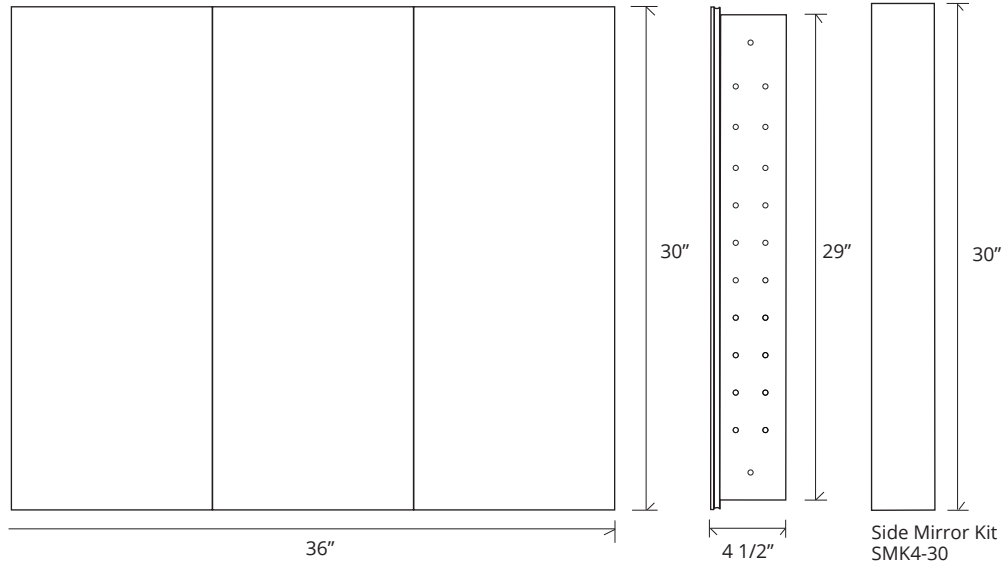

TRI VIEW FRAMELESS MIRROR CABINET

GC3630-4-SC-FM-Tri

Side Mirror Kit - Order for Surface Mount, #SMK4-30

Beveled Mirror also available (*replace "FM" with "BM" in model code*)

SPECIFICATIONS

Roughing-in Opening	35 3/8" x 29 3/8"
Overall Dimensions	36" x 30"

GLASSCRAFTERS INC.

Side Mirror Kit
SMK4-30
Order for Surface Mount