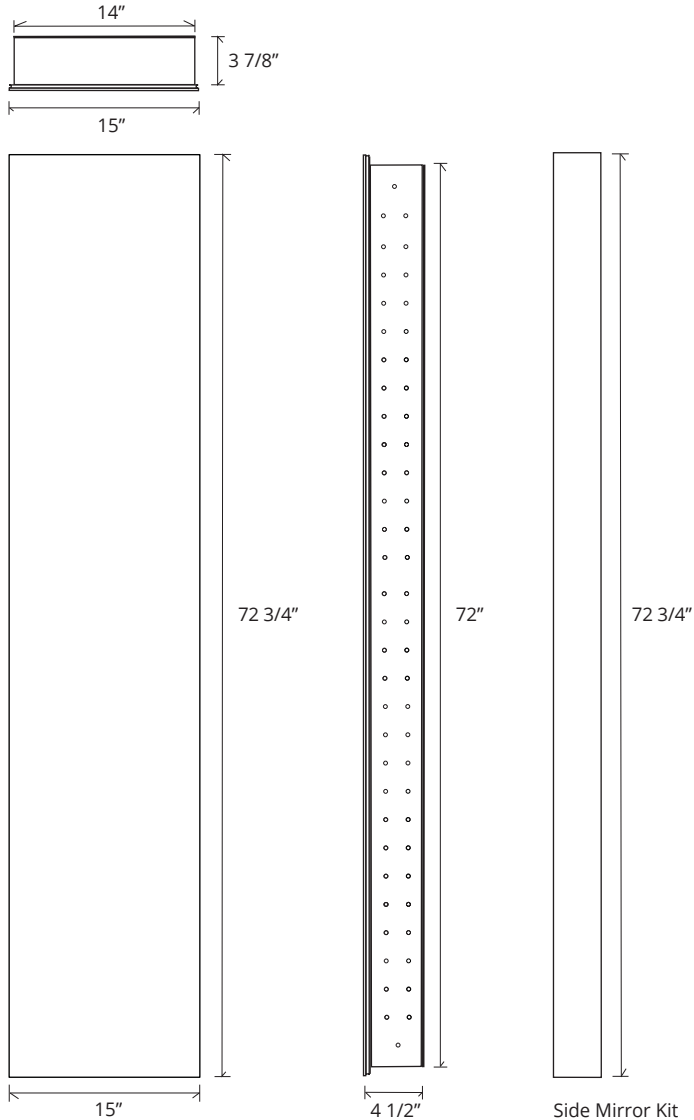

FULL-LENGTH FRAMELESS MIRROR CABINET

GC-1672-4-SC-FM

Side Mirror Kit - Order for Surface Mount, #SMK4-72
 Beveled Mirror also available (add "BM" to model code)

SPECIFICATIONS

Roughing-in Opening	14 3/8" x 72 1/8"
Overall Dimensions	15" x 72 3/4"

GLASSCRAFTERS INC.

Handed Door is available with Left or Right Side Hinges. (add "L" or "R" to model code)

Special Order Glass Colors:

- White
- Black
- Tinted Gray Mirror
- Satin White Mirror
- Satin Gray Mirror
- Satin Bronze Mirror