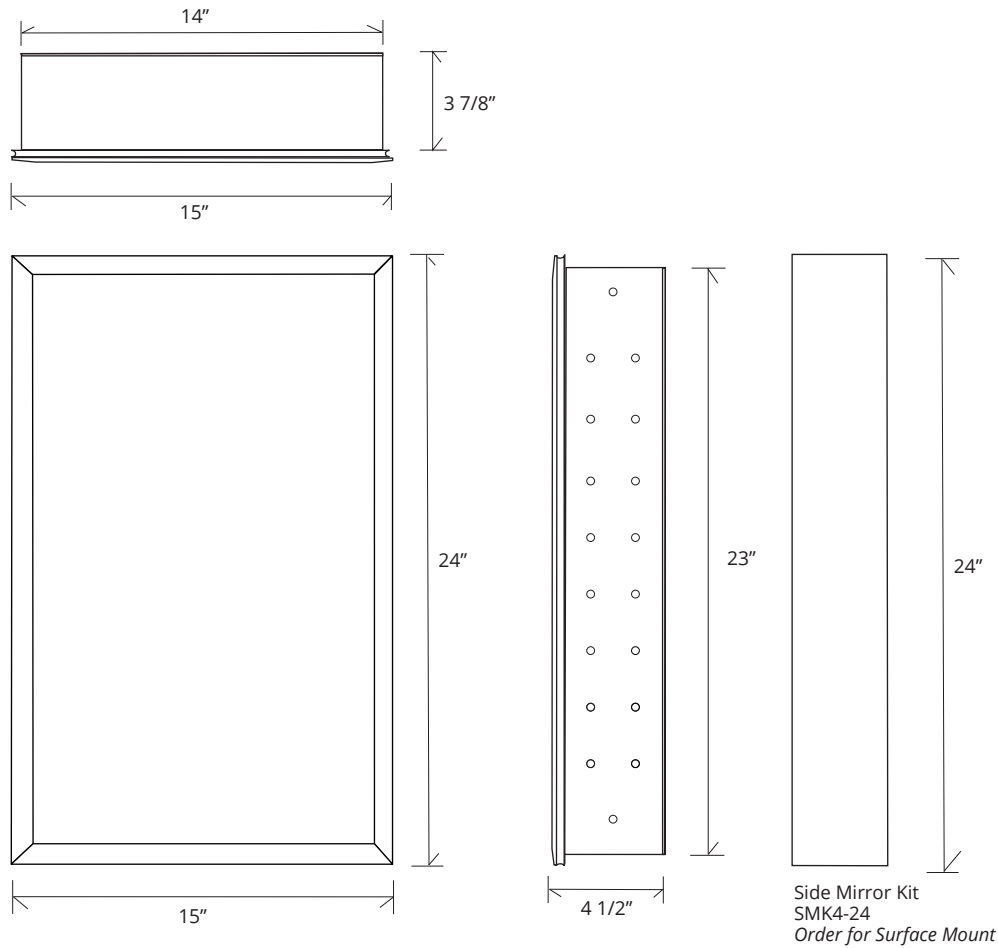

# FRAMELESS 3/4" BEVELED MIRROR CABINET

## GC1624-4-SC-BM

Side Mirror Kit - Order for Surface Mount, #SMK4-24

### SPECIFICATIONS

Roughing-in Opening	14 3/8" x 23 3/8"
Overall Dimensions	15" x 24"

GLASSCRAFTERS INC.

Beveled Mirror Section View

GLASSCRAFTERS, INC.  
193 Veterans Blvd. Carlstadt, NJ 07072  
1+ (800) 233-7362 (F) 1+ (888) 233-7362  
sales@glasscraftersinc.com  
**Products That Reflect Your Style**