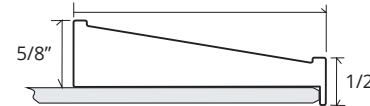

SOHO FRAMED MIRRORS

DF-FM-2436-SO, 2036, 2430, 2030

GLASSCRAFTERS INC.

Beveled Mirror also available (add "BM" to model code)

DF-FM-2436-SO
23 1/8" x 36 1/8"

DF-FM-2036-SO
19 1/8" x 36 1/8"

DF-FM-2430-SO
23 1/8" x 30 1/8"

DF-FM-2030-SO
19 1/8" x 30 1/8"

*3/4" Beveled Mirror
also available
all sizes, all finishes*

Section view - SOHO FRAME
2 3/8"

Decorative frame finishes

Polished Chrome Polished Nickel Brushed Nickel Brushed Bronze Oil Rubbed Bronze