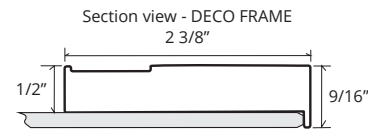

DECO FRAMED MIRRORS

DF-FM-2436-DE, 2036, 2430, 2030

GLASSCRAFTERS INC.

Beveled Mirror also available (add "BM" to model code)

DF-FM-2436-DE
23 1/8" x 36 1/8"

DF-FM-2036-DE
19 1/8" x 36 1/8"

DF-FM-2430-DE
23 1/8" x 30 1/8"

DF-FM-2030-DE
19 1/8" x 30 1/8"

*3/4" Beveled Mirror
also available
all sizes, all finishes*

Decorative frame finishes

Polished Chrome Polished Nickel Brushed Nickel Brushed Bronze Oil Rubbed Bronze

GLASSCRAFTERS, INC.
193 Veterans Blvd. Carlstadt, NJ 07072
1+ (800) 233-7362 (F) 1+ (888) 233-7362
sales@glasscraftersinc.com
Products That Reflect Your Style