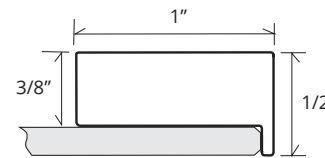

DF-FM-2430-LE  
23 1/8" x 30 1/8"

DF-FM-2030-LE  
19 1/8" x 30 1/8"

DF-FM-1630-LE  
15 1/8" x 30 1/8"

*3/4" Beveled Mirror  
also available  
all sizes, all finishes*

Section view - LEXINGTON FRAME

Decorative frame finishes