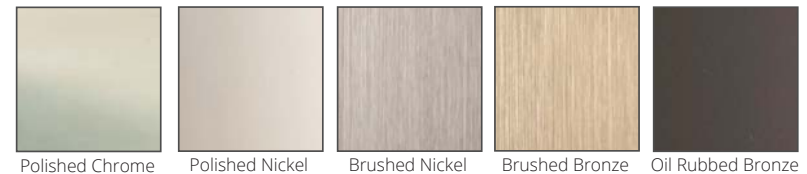

DF-FM-2430-LE  
23 1/8" x 30 1/8"

DF-FM-2030-LE  
19 1/8" x 30 1/8"

DF-FM-1630-LE  
15 1/8" x 30 1/8"

*3/4" Beveled Mirror  
also available  
all sizes, all finishes*

Section view - LEXINGTON FRAME

Decorative frame finishes