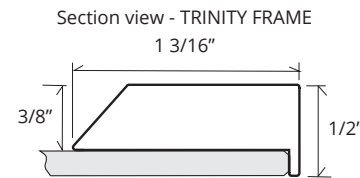

## DF-FM-2436-TR, 2036, 1636, 2430, 2030, 1630

GLASSCRAFTERS INC.

Beveled Mirror also available (add "BM" to model code)

DF-FM-2436-TR  
23 1/8" x 36 1/8"

DF-FM-2036-TR  
19 1/8" x 36 1/8"

DF-FM-1636-TR  
15 1/8" x 36 1/8"

DF-FM-2430-TR  
23 1/8" x 30 1/8"

DF-FM-2030-TR  
19 1/8" x 30 1/8"

DF-FM-1630TR  
15 1/8" x 30 1/8"

*3/4" Beveled Mirror  
also available  
all sizes, all finishes*