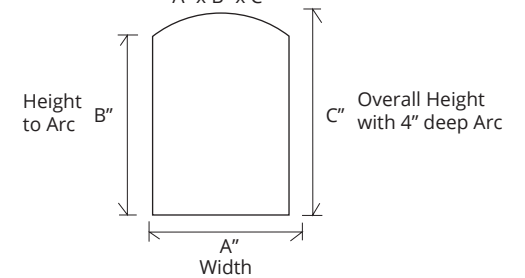

ARC FLAT MIRRORS

GLASSCRAFTERS INC.

All Arc Mirrors show the rectangular width and height plus the overall height with the 4" deep Arc

C-AFM-3536
35" x 36" x 40"

C-AFM-3036
30" x 36" x 40"

C-AFM-2636
26" x 36" x 40"

C-AFM-2436
23" x 36" x 40"

C-AFM-2036
19" x 36" x 40"

C-AFM-1636
15" x 36" x 40"

C-AFM-3430
34" x 30" x 34"

C-AFM-3030
30" x 30" x 34"

C-AFM-2630
26" x 30" x 34"

C-AFM-2430
23" x 30" x 34"

C-AFM-2030
19" x 30" x 34"

C-AFM-1630
15" x 30" x 34"

Dimensions Shown
A" x B" x C"

GLASSCRAFTERS, INC.
193 Veterans Blvd. Carlstadt, NJ 07072
1+ (800) 233-7362 (F) 1+ (888) 233-7362
sales@glasscraftersinc.com

Products That Reflect Your Style