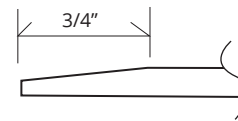

ARC 3/4" BEVELED MIRRORS

GLASSCRAFTERS INC.

All Arc Mirrors show the rectangular width and height plus the overall height with the 4" deep Arc

C-ABM-3536
35" x 36" x 40"

C-ABM-3036
30" x 36" x 40"

C-ABM-2636
26" x 36" x 40"

C-ABM-2436
23" x 36" x 40"

C-ABM-2036
19" x 36" x 40"

C-ABM-1636
15" x 36" x 40"

C-ABM-3430
34" x 30" x 34"

C-ABM-3030
30" x 30" x 34"

C-ABM-2630
26" x 30" x 34"

C-ABM-2430
23" x 30" x 34"

C-ABM-2030
19" x 30" x 34"

C-ABM-1630
15" x 30" x 34"

Dimensions Shown
A" x B" x C"

Beveled Mirror Section View

GLASSCRAFTERS, INC.
193 Veterans Blvd. Carlstadt, NJ 07072
1+ (800) 233-7362 (F) 1+ (888) 233-7362
sales@glasscraftersinc.com
Products That Reflect Your Style