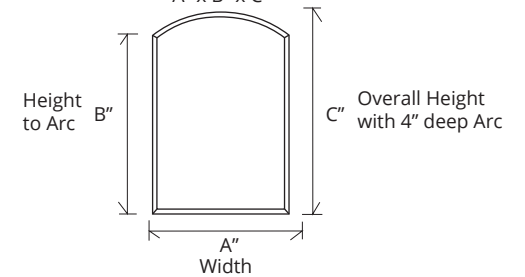

ARC 3/4" BEVELED MIRRORS

GLASSCRAFTERS INC.

All Arc Mirrors show the rectangular width and height plus the overall height with the 4" deep Arc

C-ABM-3536
35" x 36" x 40"

C-ABM-3036
30" x 36" x 40"

C-ABM-2636
26" x 36" x 40"

C-ABM-2436
23" x 36" x 40"

C-ABM-2036
19" x 36" x 40"

C-ABM-1636
15" x 36" x 40"

C-ABM-3430
34" x 30" x 34"

C-ABM-3030
30" x 30" x 34"

C-ABM-2630
26" x 30" x 34"

C-ABM-2430
23" x 30" x 34"

C-ABM-2030
19" x 30" x 34"

C-ABM-1630
15" x 30" x 34"

Dimensions Shown
A" x B" x C"

Beveled Mirror Section View

GLASSCRAFTERS, INC.
193 Veterans Blvd. Carlstadt, NJ 07072
1+ (800) 233-7362 (F) 1+ (888) 233-7362
sales@glasscraftersinc.com
Products That Reflect Your Style