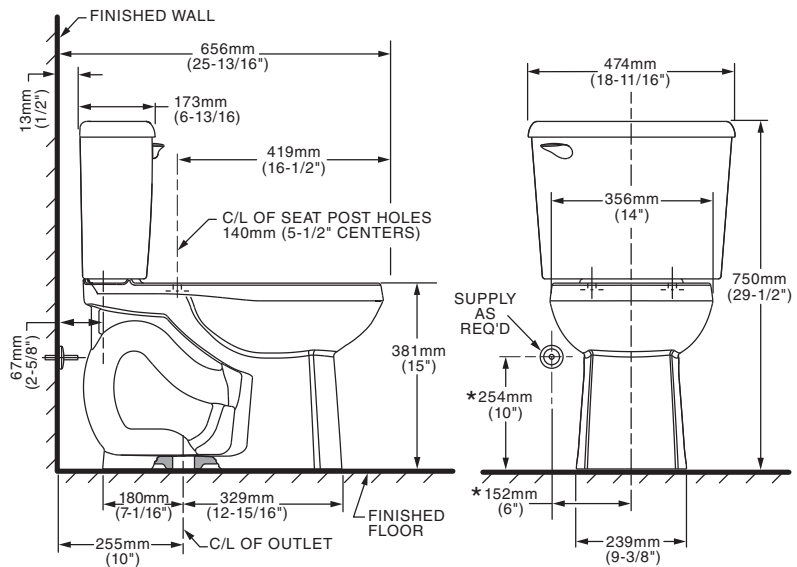

COLONY® ROUND FRONT 10" ROUGH TOILET

221DB.004

- Vitreous china
- Low consumption (6.0 Lpf/1.6 gpf)
- PowerWash® rim scrubs bowl with each flush
- Includes color match bowl caps
- 2" flush valve
- 2" trapway
- 10" (254mm) rough-in
- Generous 9" x 8" water surface area
- Color matched trip lever is supplied
- 2 year warranty

3251D.101 Round Front Bowl

4192B.004 Tank

Nominal Dimensions:

656 x 474 x 750mm
(25-13/16" x 18-11/16" x 29-1/2")

Fixture only, seat and supply sold separately

Compliance Certifications -

Meets or Exceeds the Following Specifications:

- ASME A112.19.2-2008/CSA B45.1-08 for Vitreous China Fixtures

NOTES:

THIS TOILET IS DESIGNED TO ROUGH-IN AT A MINIMUM DIMENSION OF 254MM (10") FROM FINISHED WALL TO C/L OF OUTLET. SUPPLY NOT INCLUDED WITH FIXTURE AND MUST BE ORDERED SEPARATELY. * DIMENSION SHOWN FOR LOCATION OF SUPPLY IS SUGGESTED.

To Be Specified:

- Color: White Bone Linen
- Seat: American Standard #5322.011 "Rise and Shine" solid plastic closed front round seat with cover
- Supply with stop: