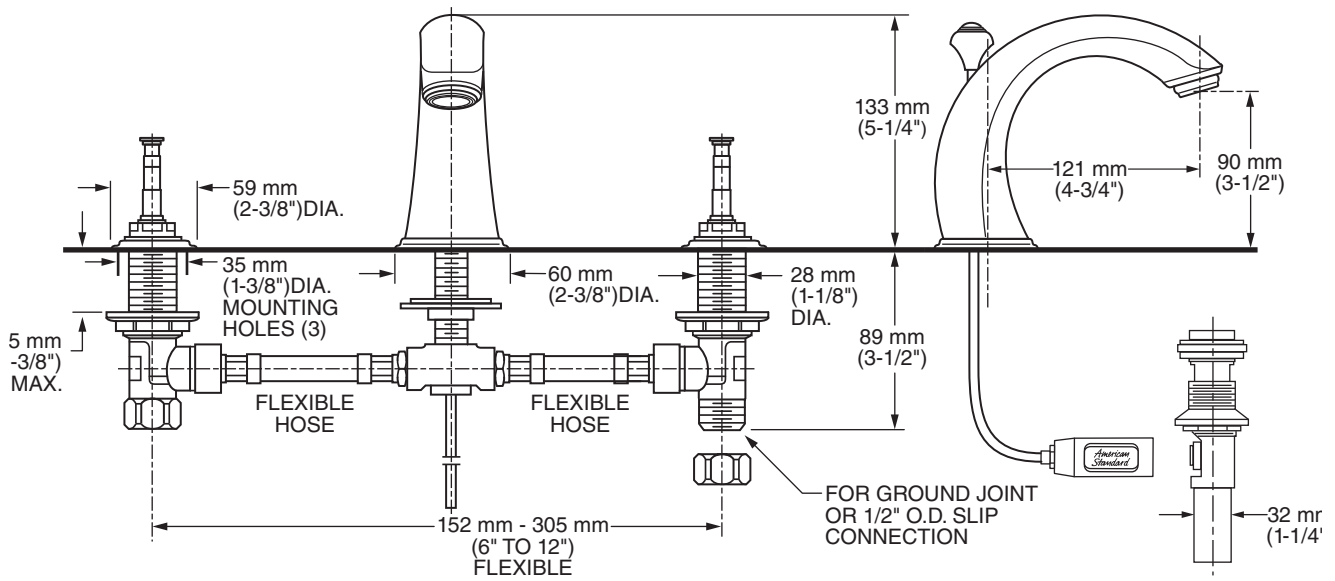

7881.712 Shown

**MODEL NUMBER:**

- ☐ **7881.712 Hampton Widespread** Metal Speed Connect® pop-up drain. Porcelain lever handles. 
- ☐ **7881.732 Hampton Widespread** Metal Speed Connect pop-up drain. Metal lever handles. 

**GENERAL DESCRIPTION:**

Cast brass valve bodies with flexible hose connections for 6" to 12" (152 mm to 305 mm) installations. 1/4 turn washerless ceramic disc valve cartridges - reversible for use with either lever or cross handles. Cast brass spout. One-half inch male inlet shanks with brass coupling nuts. 20 inch (500 mm) long flexible stainless steel drain cable is pre-assembled to spout. Metal Speed Connect® drain body with 1-1/4 inch (32 mm) tail piece. 1.2 gpm/4.5 L/min. maximum flow rate.

**PRODUCT FEATURES:**

- Brass Construction:** Durable. Ideal for prolonged contact with water. Provides the finest surface for application of colors and finishes.
- Ceramic Disc Valve Cartridge:** Assures a lifetime of drip-free performance.
- Exclusive Speed Connect Metal Drain:**
  - Fewer parts. Installs in less time.
  - No adjustments required - seals the first time, every time.
  - Flexible stainless steel cable - installs effortlessly in tight spaces.
- Exclusive Handle Alignment System:** Allows fine tuning of handle position.
- Lead Free:** Faucet contains ≤ 0.25% total lead content by weighted average.

**SUGGESTED SPECIFICATION**

Two-handle widespread lavatory faucet shall feature cast brass valve bodies with flexible hose connections for 6" to 12" installations. Shall also feature 1/4 turn washerless ceramic disc valve cartridges that are reversible for use with cross or lever handles. Shall also feature a metal drain body with stainless steel cable actuation. Fitting shall be American Standard Model #7881.\_\_\_\_.\_\_\_\_.