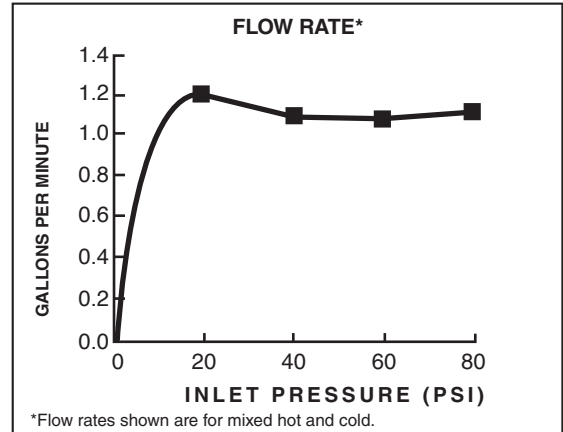

HAMPTON®

TWO-HANDLE WIDESPREAD LAVATORY FAUCET WITH BRASS CRESCENT SPOUT

CODES AND STANDARDS

These products meet or exceed the following codes and standards:

- **ASME A112.18.1**
- **CSA B125.1**
- **NSF 61/Section 9 and Annex G**

	Product Number	Description		Finish Options		
				Polished Chrome	PVD Polished Brass	PVD Satin Nickel
				002	099	295
	7881.801	Hampton Widespread with Metal Speed Connect® pop-up drain. Porcelain lever handles.			N/A	N/A
	7881.811	Hampton Widespread with Metal Speed Connect pop-up drain. Metal lever handles.			N/A	

N/A = Not Available

Meets the American Disabilities Act Guidelines and **ANSI A117.1** Requirements for the physically challenged.

AERATOR MODIFICATIONS***	Parts Suffix**
0.5 gpm (1.9 Lpm) PCA* Spray	___F05
1.0 gpm (3.8 Lpm) PCA Aerator	___F10

*PCA — Pressure Compensating

To modify a product, add suffix after the 4th digit (ex. 2064F05**101.002)

***Modified product models are **NOT** WaterSense certified.

AVAILABLE MODIFICATIONS***	Parts Suffix**
Less Pop-Up Drain Less Hole	___LDH
Indexed Installed (Red & Blue)	___RB