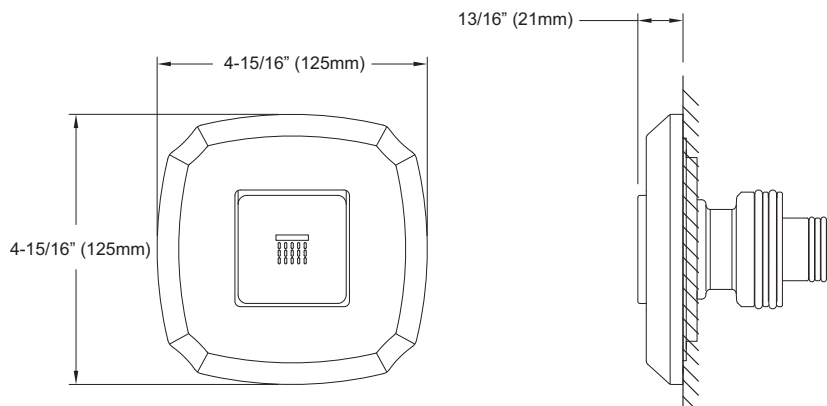

TS970C3

Guinevere® Push Button Valve Trim

SPECIFICATIONS

- Warranty Lifetime Limited Warranty (Residential Use)
  One Year (Oil Rubbed Bronze)
  One Year (Commercial Use)
- Material Brass
- Shipping Weight 3.2 lbs.
- Shipping Dimensions 7" L x 6-1/4" W x 5" H

INSTALLATION NOTES

VALVE REQUIRED:
Push button valve, model TS6P sold separately.

TOTO®

These dimensions and specifications are subject to change without notice