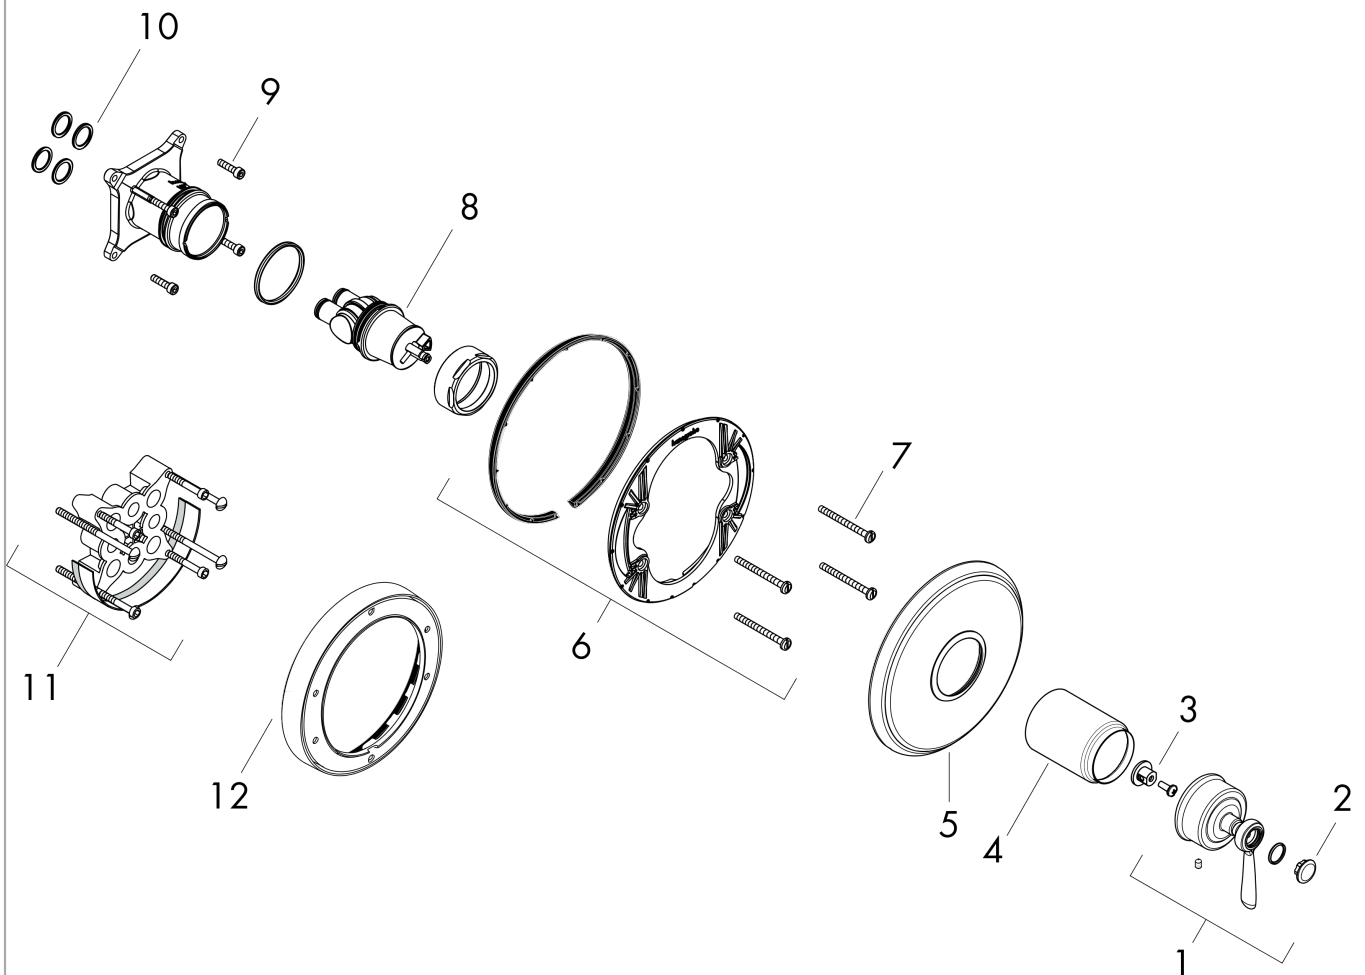

AXOR Montreux Pressure Balance Trim

Product Finish: **chrome** Part no. : **16508001**

Features

- Temperature and on/off control for 1 outlet
- Flow: 5.44 GPM (20.6 L/Min)
- Integrated bypass for use with diverter tub spouts

Item details

List Price \$ 666.00

Compliance

Product image

Scale drawing

AXOR Montreux
Pressure Balance Trim
Product Finish: **chrome**

Part no. : **16508001**

Exploded drawing

Year of production: >04/09

AXOR Montreux
Pressure Balance Trim
 Product Finish: **chrome** Part no. : **16508001**

Spare parts list

Year of production: >04/09

Pos.		Part no.	Price	PU
1	handle	88776000	-	1
2	set of screw covers, cold / hot water / neutral	97987000	-	1
3	adapter for handle	92756000	-	1
4	sleeve	88765000	-	1
5	escutcheon	88777000	-	1
6	set of fixing screws	96454000	-	1
7	sub plate	96447000	-	1
8	cartridge, assy	88727000	-	1
9	set of screws	96525000	-	1
10	O-ring 16x2	98133000	-	1
a	base body	01850181	-	1