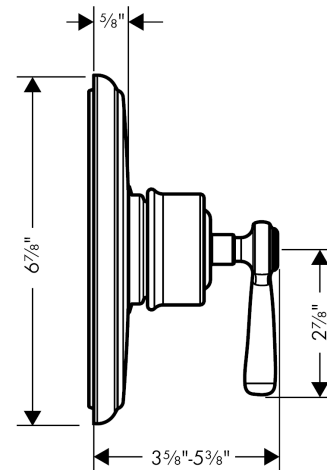

AXOR Montreux Pressure Balance Trim

Product Finish: **chrome** Part no. : **16508001**

Features

- Temperature and on/off control for 1 outlet
- Flow: 5.44 GPM (20.6 L/Min)
- Integrated bypass for use with diverter tub spouts

Item details

List Price \$ 666.00

Compliance

Product image

Scale drawing

AXOR Montreux
Pressure Balance Trim
Product Finish: **chrome**

Part no. : **16508001**

Exploded drawing

Year of production: >04/09

AXOR Montreux
Pressure Balance Trim
 Product Finish: **chrome** Part no. : **16508001**

Spare parts list

Year of production: >04/09

Pos.		Part no.	Price	PU
1	handle	88776000	-	1
2	set of screw covers, cold / hot water / neutral	97987000	-	1
3	adapter for handle	92756000	-	1
4	sleeve	88765000	-	1
5	escutcheon	88777000	-	1
6	set of fixing screws	96454000	-	1
7	sub plate	96447000	-	1
8	cartridge, assy	88727000	-	1
9	set of screws	96525000	-	1
10	O-ring 16x2	98133000	-	1
a	base body	01850181	-	1