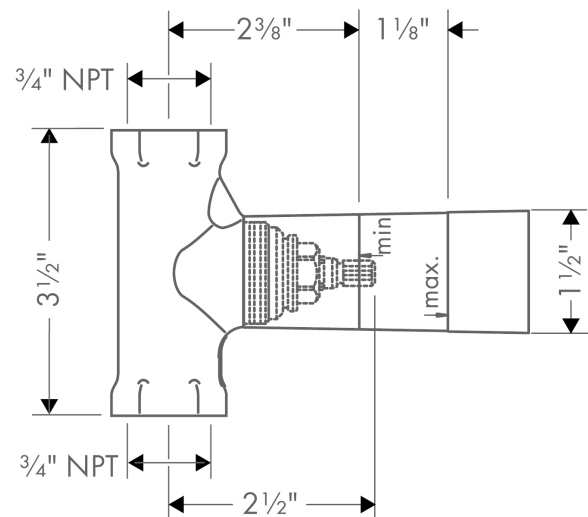

Rough, Volume Control, 3/4"
 Finishes : n.a. Part no. : **15977181**

Description

Features

- Flow: 35 GPM

Item details

List Price \$ 120.00

Compliance

Product image

Scale drawing

Rough, Volume Control, 3/4"
Finishes : n.a. Part no. : 15977181

Exploded drawing

Year of production: >02/09

Rough, Volume Control, 3/4"
 Finishes : n.a. Part no. : **15977181**

Spare parts list

Year of production: >02/09

Pos.	Description	Part no.	Price	PU
1	shut off unit	96623001	-	1
2	sealing foil	96492000	-	1
3	extension 25 mm	96370000	-	1