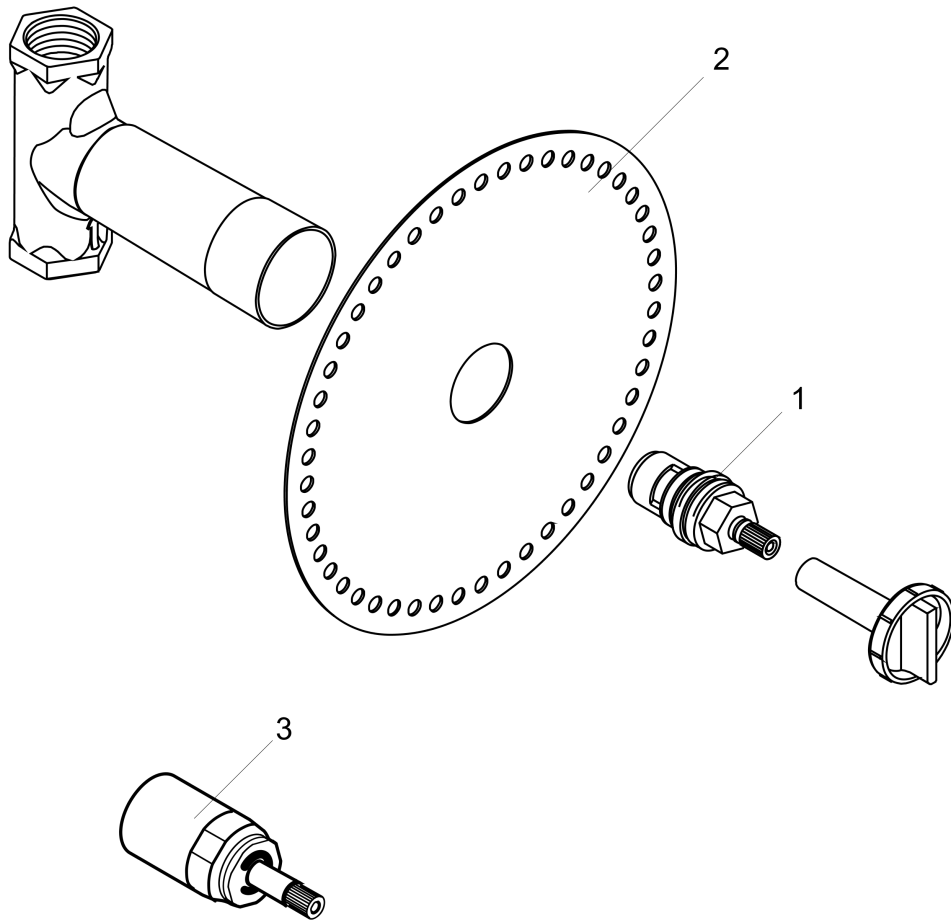

Rough, Volume Control, 3/4"
 Finishes : n.a. Part no. : **15977181**

Description

Features

- Flow: 35 GPM

Item details

List Price \$ 120.00

Compliance

Product image

Scale drawing

Rough, Volume Control, 3/4"
Finishes : n.a. Part no. : 15977181

Exploded drawing

Year of production: >02/09

Rough, Volume Control, 3/4"
 Finishes : n.a. Part no. : **15977181**

Spare parts list

Year of production: >02/09

Pos.	Description	Part no.	Price	PU
1	shut off unit	96623001	-	1
2	sealing foil	96492000	-	1
3	extension 25 mm	96370000	-	1