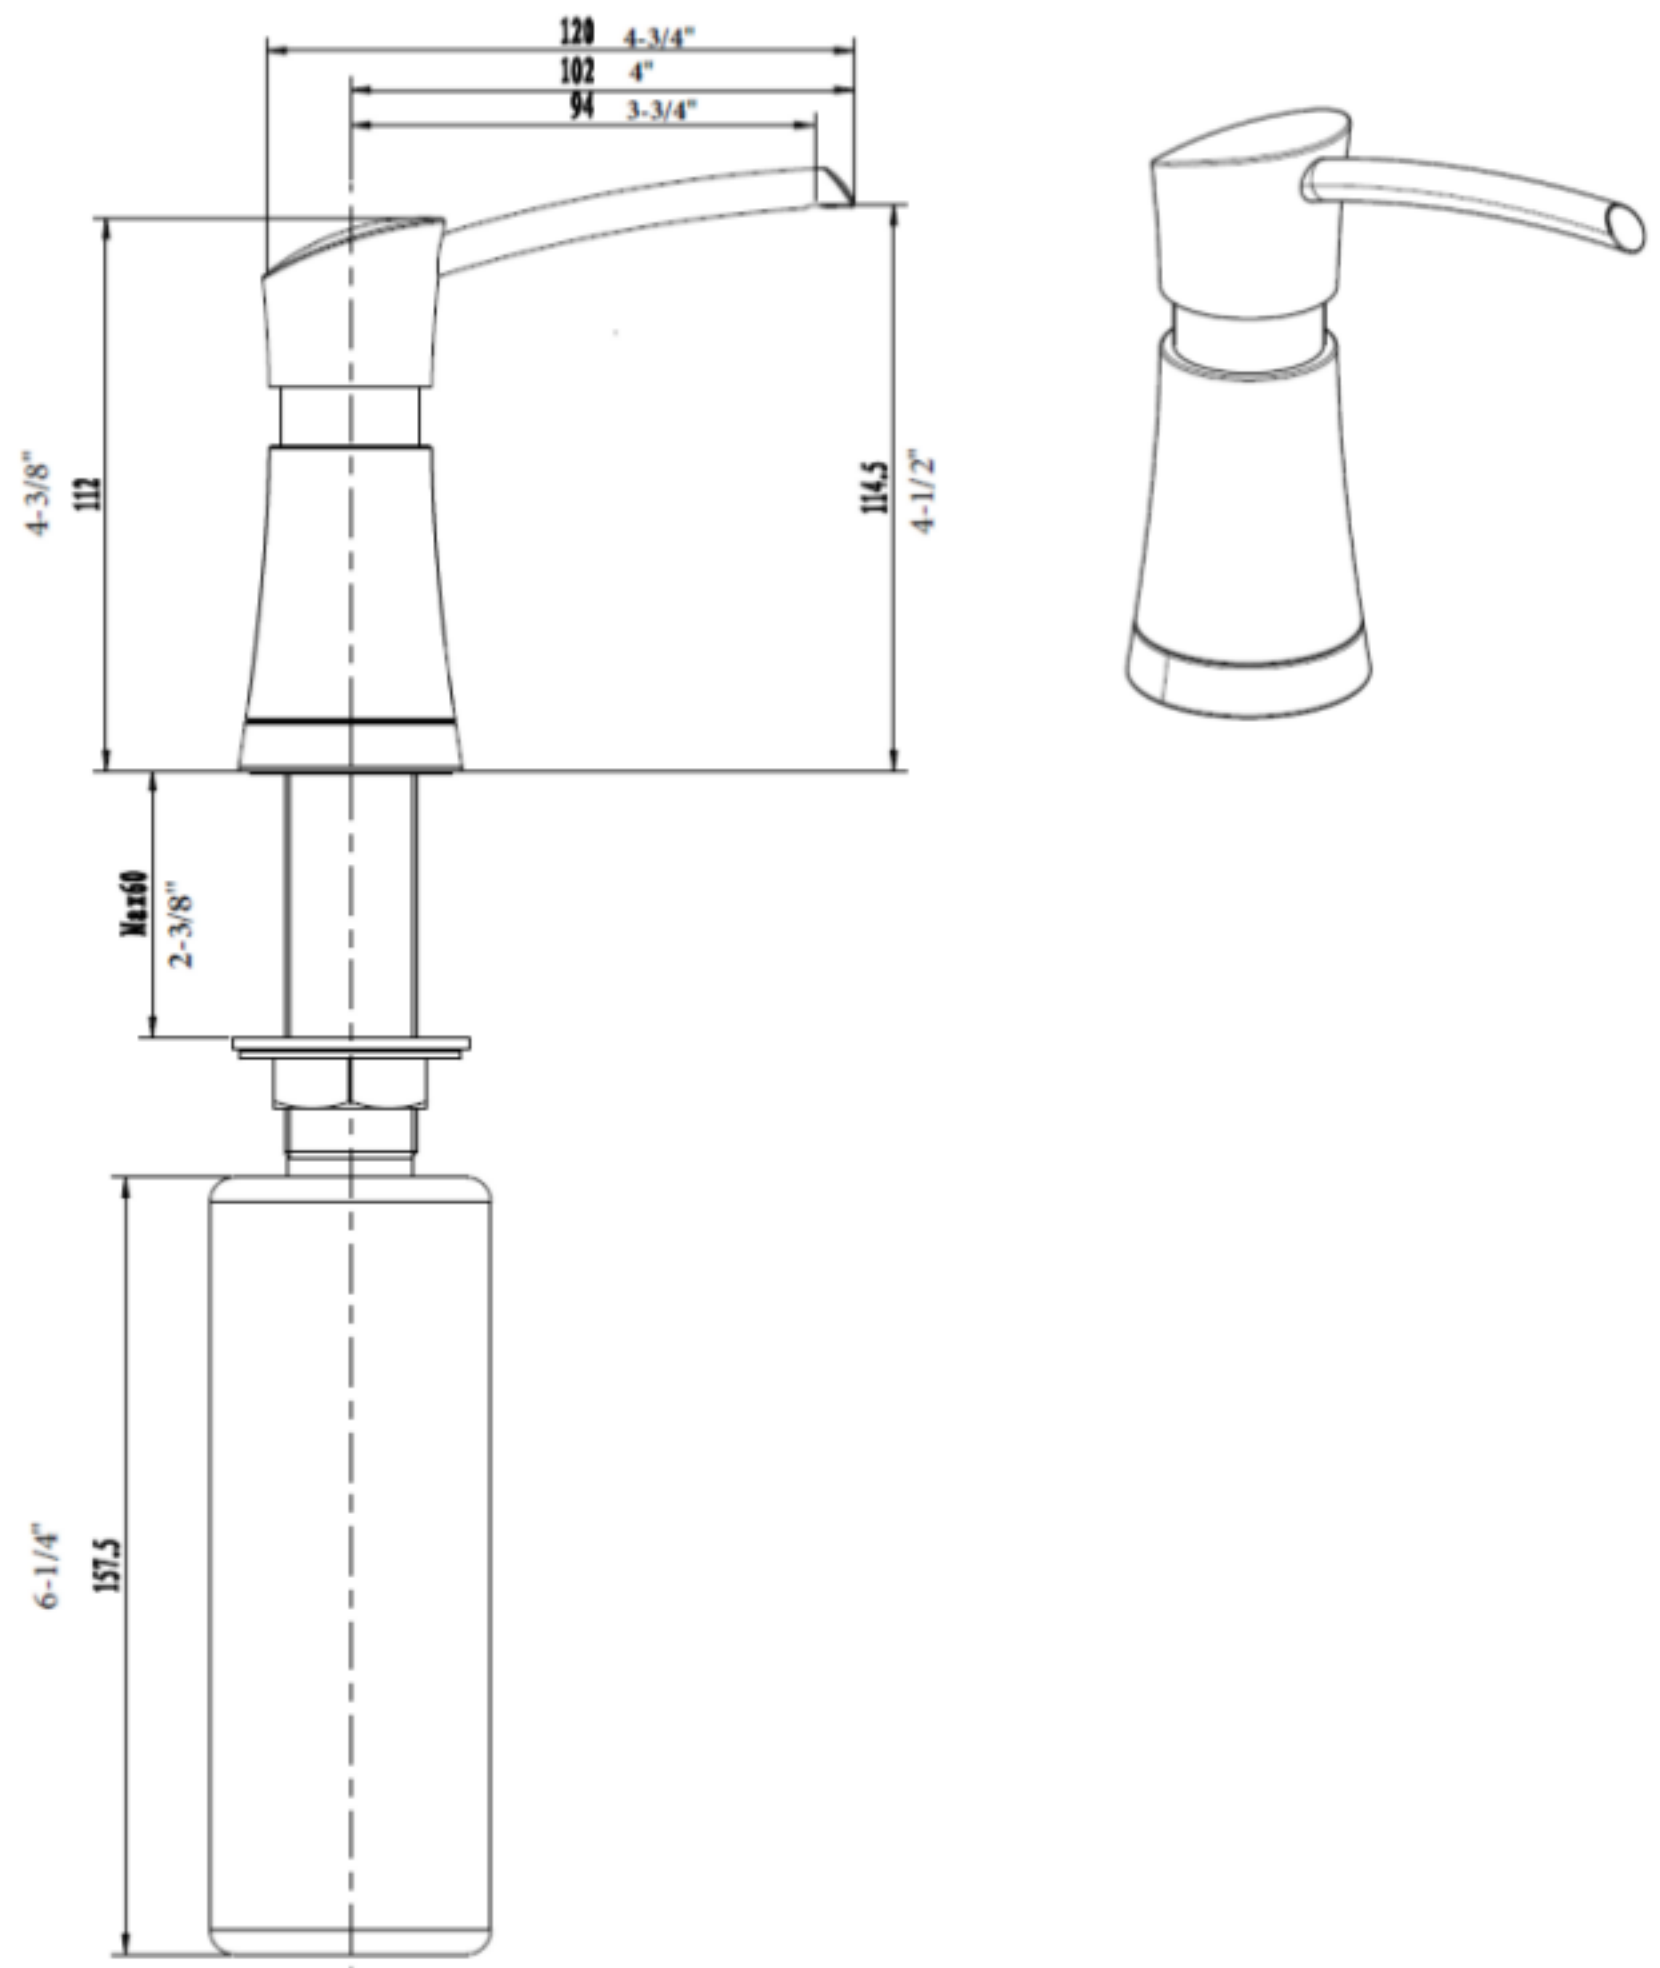

FEATURES

- Solid brass body
- Will fit all Blanco faucet holes
- Custom finishes match Blanco faucets
- Compliments the ARTONA faucet series
- 12 ounce capacity

COMPLIMENTS THESE FAUCETS:

- ARTONA Pull Down 2.2 gpm: 442030 CHROME
- ARTONA Pull Down 1.5 gpm: 442038 CHROME
- ARTONA Bar Faucet 2.2 gpm: 442046 CHROME

JOB INFORMATION

Job Name: _____

Contact: _____

Date Specified: _____

Specifier: _____

Contractor: _____

Model 442049 shown

NOMINAL DIMENSIONS

REACH	HEIGHT	TOTAL HEIGHT
4"	4-3/8"	4-3/4"

See next page for exploded parts drawing and parts list.

BLANCO AMERICA

800.451.5782

www.blancoamerica.com

© 2016 BLANCO AMERICA

1/16

SPEC-001