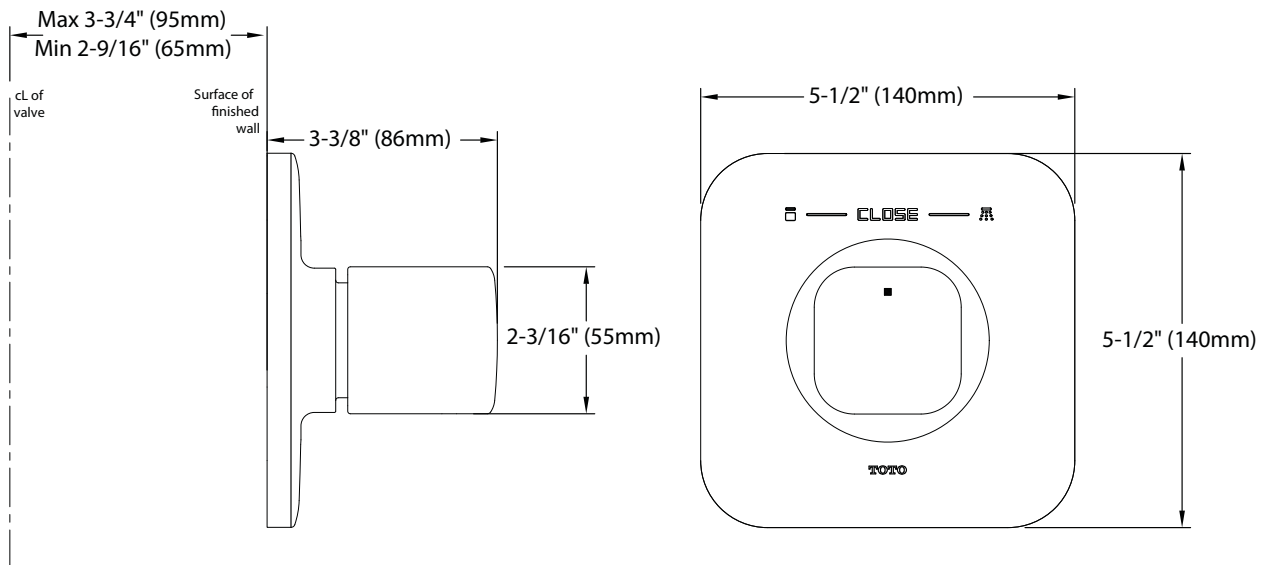

Volume control trim shall have a single-handle with diverter. Product shall be TOTO Model TS630D2#____ and required two-way volume control valve shall be TS2D.

TS630D2

Upton™ Two-Way Volume Control Trim

SPECIFICATIONS

- Warranty Lifetime Limited Warranty (Residential Use)
One Year (Commercial Use)
- Material Brass
- Shipping Weight 4.4 lbs.
- Shipping Dimensions 11" L x 12-3/8" W x 3-5/8" H

INSTALLATION NOTES

VALVE REQUIRED:
Two-Way volume control valve, model TS2D sold separately.

TOTO®

These dimensions and specifications are subject to change without notice