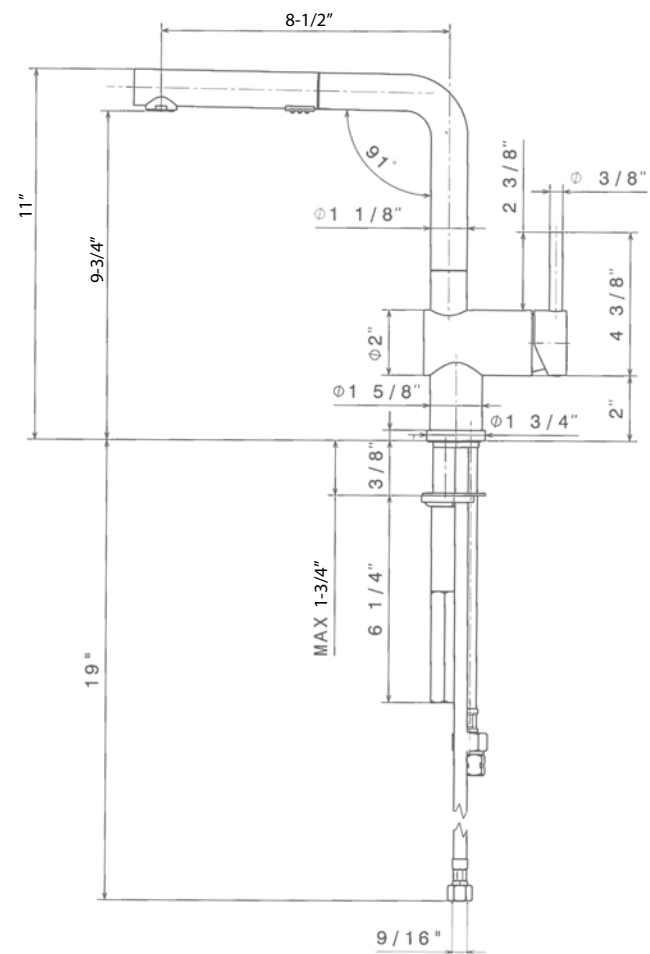

### NOMINAL DIMENSIONS

Model 441403 shown

REACH	SPOUT HEIGHT	FAUCET HEIGHT
8-1/2"	9-3/4"	11"

See next page for exploded parts drawing and parts list.

**BLANCO AMERICA**

800.451.5782

www.blancoamerica.com

© 2013 BLANCO AMERICA

### REPAIR PART GUIDE

Num.	Description	Part #
1, 1.1	Handle - Satin Nickel	441920
1.1	Handle - Screw and Cap	440890
2	Cartridge Lock Nut	441925
3	Cartridge	440877
4, 5	Spout - Ring set and screw	441929
6	Base - Satin Nickel	441972
7	Mounting assembly	441976
8	Check valve assembly 2.2 GPM	441874
9,9.1,9.2	Handspray - Satin Nickel	441446
9.1	Flow regulator 2.2 GPM	441448
9.2	Aerator set	441978
10	Spray hose	441066
11	Weight	441917