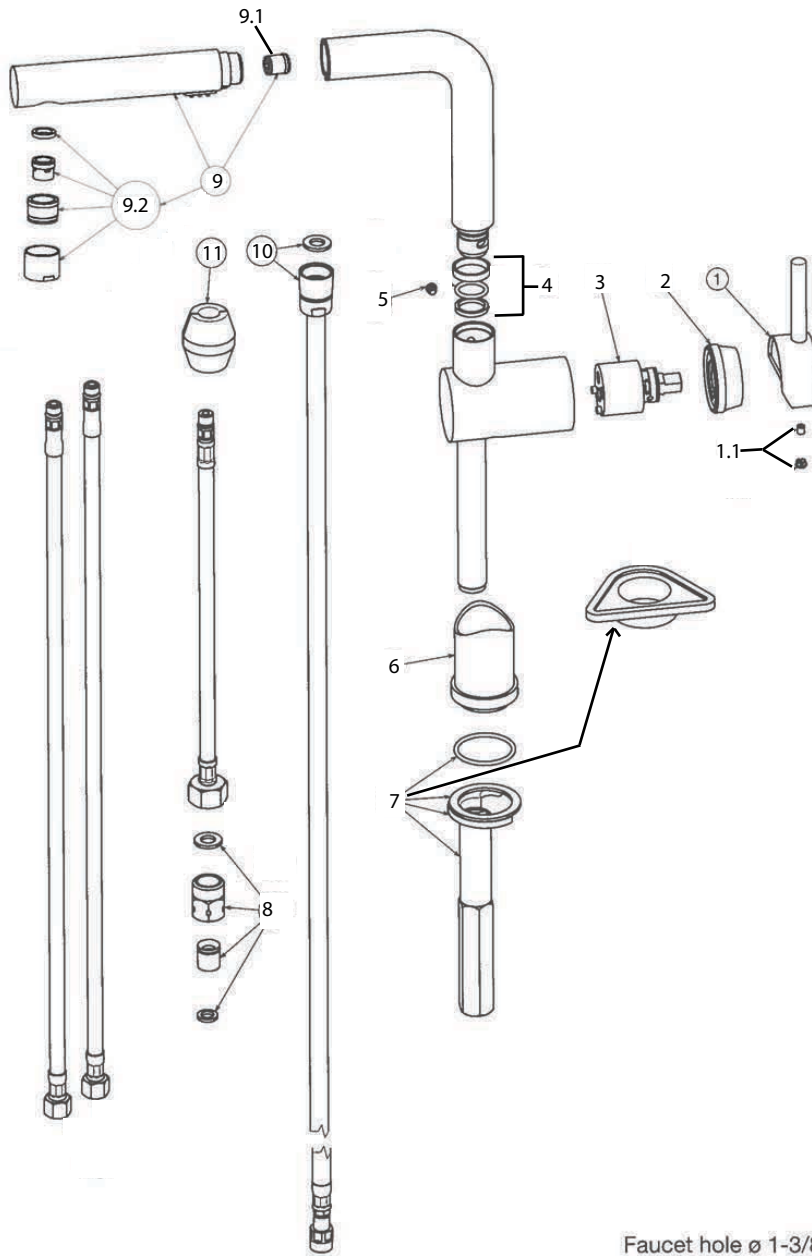

### FEATURES

- Button activated dual spray
- Ceramic disk cartridge
- 2.2 GPM flow rate
- Classic contemporary design that makes every kitchen look professional
- Installation in a 1-3/8" hole
- 140 degree spout swivel
- 2" backsplash clearance off center
- 1-3/4" maximum deck thickness

### NOMINAL DIMENSIONS

Model 441403 shown

REACH	SPOUT HEIGHT	FAUCET HEIGHT
8-1/2"	9-3/4"	11"

See next page for exploded parts drawing and parts list.

**BLANCO AMERICA**

800.451.5782

www.blancoamerica.com

© 2013 BLANCO AMERICA

### REPAIR PART GUIDE

Num.	Description	Part #
1, 1.1	Handle - Satin Nickel	441920
1.1	Handle - Screw and Cap	440890
2	Cartridge Lock Nut	441925
3	Cartridge	440877
4, 5	Spout - Ring set and screw	441929
6	Base - Satin Nickel	441972
7	Mounting assembly	441976
8	Check valve assembly 2.2 GPM	441874
9,9.1,9.2	Handspray - Satin Nickel	441446
9.1	Flow regulator 2.2 GPM	441448
9.2	Aerator set	441978
10	Spray hose	441066
11	Weight	441917