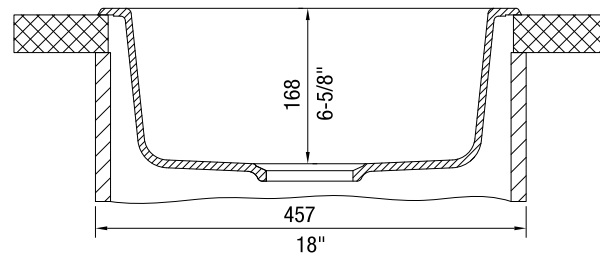

Versatile dual deck design can be installed as a drop-in or undermount.

FEATURES

- Required outside cabinet: 18" (drop-in), 21" (undermount)
- 80% solid granite
- Heat resistant up to 536°F
- Unsurpassed cleanability backed by industry leading 7 patents!
- Resistant to scratches, stains and all household acids and alkali solutions
- Template provided for drop-in only
- Undermount clips NOT included
- Undermount template must be created by fabricator
- Limited lifetime warranty

JOB INFORMATION

Job Name: _____

Contact: _____

Date Specified: _____

Specifier: _____

Contractor: _____

NOMINAL DIMENSIONS

Model 511632 shown

OVERALL	CUT OUT SIZE	BOWL DEPTH	DRAIN
17-11/16"	16-15/16"	6-5/8"	3-1/2"

DXF cutout templates available on our website.

BLANCO AMERICA

800.451.5782
 www.blancoamerica.com

© 2013 BLANCO AMERICA

6/13

SPEC-003