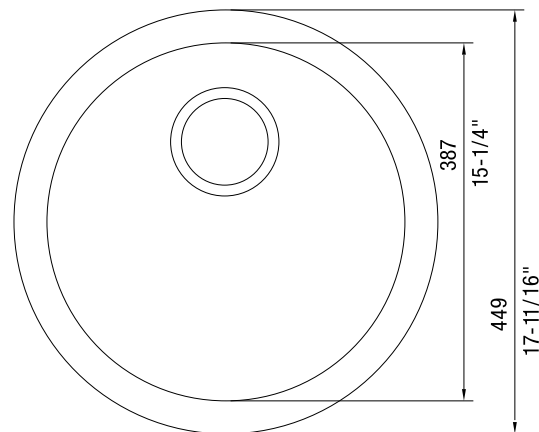

FEATURED MODEL

511632 Bar Bowl, 6-5/8" bowl depth, ANTHRACITE

ADDITIONAL MODELS

- 511631 Bar Bowl, 6-5/8" bowl depth, WHITE
- 513381 Bar Bowl, 6-5/8" bowl depth, BISCUIT
- 513382 Bar Bowl, 6-5/8" bowl depth, METALLIC GRAY
- 515803 Bar Bowl, 6-5/8" bowl depth, CAFE BROWN
- 517143 Bar Bowl, 6-5/8" bowl depth, BISCOTTI
- 517699 Bar Bowl, 6-5/8" bowl depth, TRUFFLE
- 518911 Bar Bowl, 6-5/8" bowl depth, CINDER

JOB INFORMATION

Job Name: _____

Contact: _____

Date Specified: _____

Specifier: _____

Contractor: _____

NOMINAL DIMENSIONS

Model 511632 shown

OVERALL	CUT OUT SIZE	BOWL DEPTH	DRAIN
17-11/16"	16-15/16"	6-5/8"	3-1/2"

DXF cutout templates available on our website.

BLANCO AMERICA

800.451.5782
 www.blancoamerica.com

© 2013 BLANCO AMERICA

6/13

SPEC-003