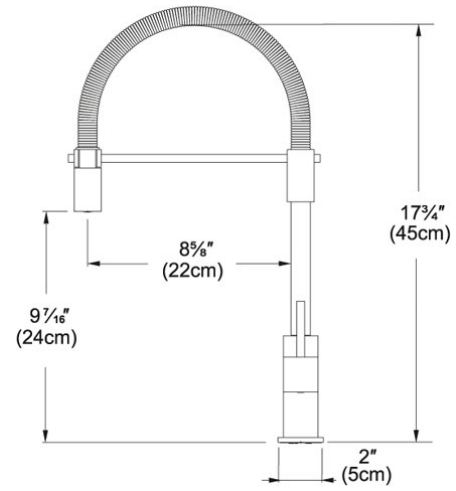

Planar 8 FF-2880 Satin Nickel | 115.0338.626

FAMILY : **Faucets** | SERIE : **Planar 8** | FINISH : **Satin Nickel** | INSTALLATION TYPE : **Single Hole Installation** | MODEL : **FF-2880** |
STYLE : **Contemporary**

TECHNICAL DATA

Version	Pull-Down Spray
Flow Rate	1.75 gpm
Spray Type	Full and Needle Spray
Cartridge	Ceramic Cartridge
Countertop hole diameter	1 3/8"
Spout Swivel Range	360 °
Faucet Operation	Side Lever
Faucet Hole	1
Where to buy	Showroom
Where to buy	Showroom