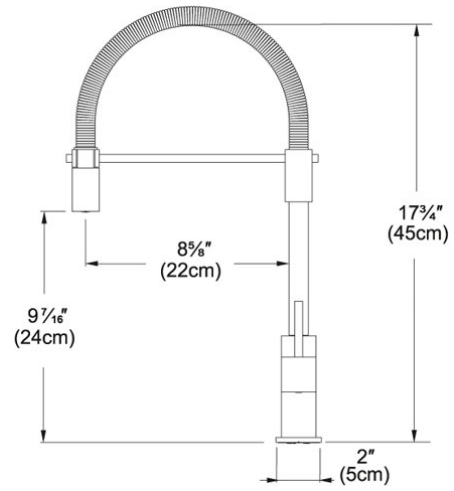

TECHNICAL DATA

Version	Pull-Down Spray
Flow Rate	1.75 gpm
Spray Type	Full and Needle Spray
Cartridge	Ceramic Cartridge
Countertop hole diameter	1 3/8"
Spout Swivel Range	360 °
Faucet Hole	1
Faucet Operation	Side Lever
Where to buy	Showroom
Where to buy	Showroom