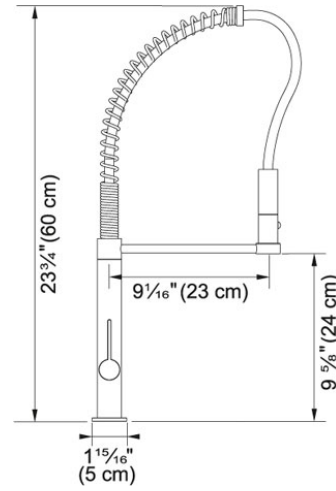

# MasterChef FFPD2080 Satin Nickel | 115.0298.342

FAMILY : **Faucets** | SERIE : **MasterChef** | MODEL : **FFPD2080** | FINISH : **Satin Nickel** | INSTALLATION TYPE : **Single Hole Installation** | STYLE : **Contemporary**

## TECHNICAL DATA

Version	Pull-Down Nozzle
Flow Rate	1.75 gpm
Spray Type	Full Spray
Cartridge	Ceramic Cartridge
Faucet Operation	Side Lever
Countertop hole diameter	1 3/8"
Spout Swivel Range	360 °
Where to buy	Showroom
Where to buy	Showroom