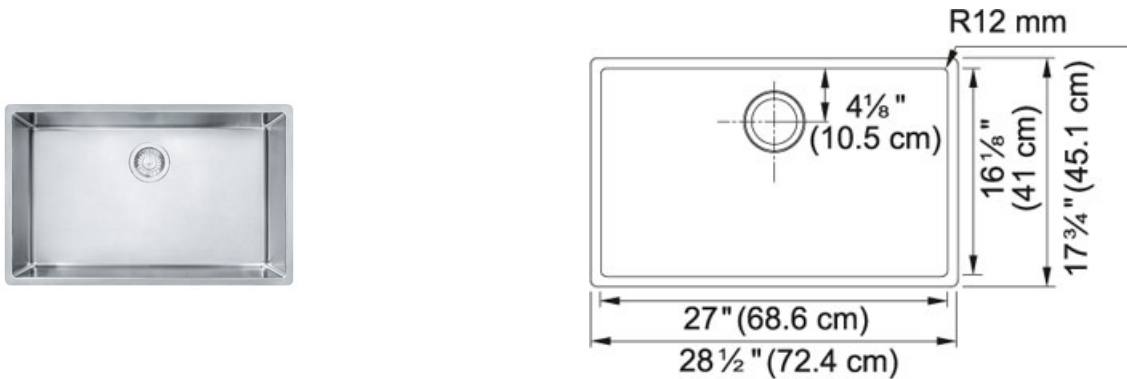

## Cube CUX11027 Stainless Steel | 122.0371.979

FAMILY : Sinks | SERIE : Cube | MODEL : CUX11027 | FINISH : Stainless Steel | INSTALLATION TYPE : Undermount | STYLE : Contemporary

The new Cube family of handcrafted undermount sinks combines Swiss engineering with sleek, minimalist design. Available in single- and double-bowl styles, the sinks feature a smooth bowl design with a clean look, an easy-to-clean satin finish and sound dampening pads.

### TECHNICAL DATA

Minimum Cabinet Size	33"
Drain Opening	3 1/2"
Length overall	28 1/2"
Width overall	17 3/4"
Depth Overall	9"
Length of large bowl	27"
Width of large bowl	16 1/8"
Depth of large bowl	9"
Number of Bowls	1
Where to buy	Showroom
Where to buy	Showroom

Cube CUX11027 Stainless Steel | 122.0371.979

FAMILY : Sinks | SERIE : Cube | MODEL : CUX11027 | FINISH : Stainless Steel | INSTALLATION TYPE : Undermount | STYLE : Contemporary

RECOMMENDED

115.0361.293

134.0297.203