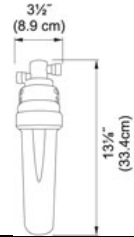

Cube CUX11027 Stainless Steel | 122.0371.979

FAMILY : Sinks | SERIE : Cube | MODEL : CUX11027 | FINISH : Stainless Steel | INSTALLATION TYPE : Undermount | STYLE : Contemporary

RECOMMENDED

115.0361.293

134.0297.203

120.0355.512

133.0204.098