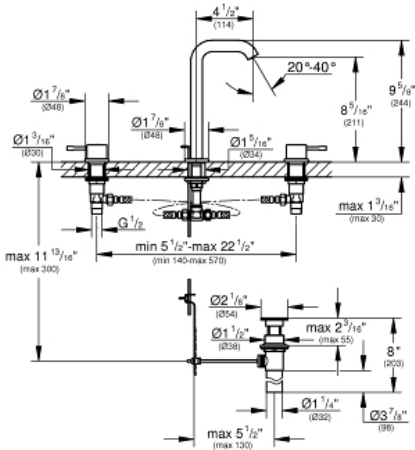

Product Description:

Standard Specification:

- 1/2" ceramic cartridge (90° turn)
- GROHE StarLight finish
- GROHE EcoJoy
- GROHE QuickFix rapid installation system
- 1 1/4" pop-up waste set
- Pressure resistant flexible connection hoses (between spout and side valves)
- 1/2" x 7/16" union nut