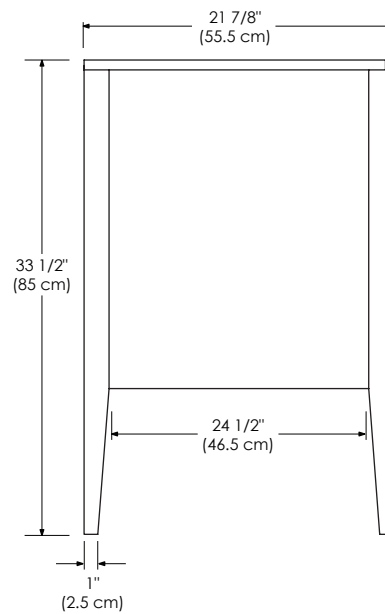

Available tops:

- CERAMIC SINKTOP
- STONE COUNTER
- TECHSTONE™ TOP
- WIDEAPPEAL™ TOP

TOP VIEW

FRONT VIEW

SIDE VIEW

MODEL: 038224-FINISH
038230-FINISH

CONTEMPO COLLECTION

Soft Close and Full Extension drawers with Dovetail Construction
Matching Finish throughout the Interior
Matching Mirror, Medicine Cabinet and Wall Cabinet