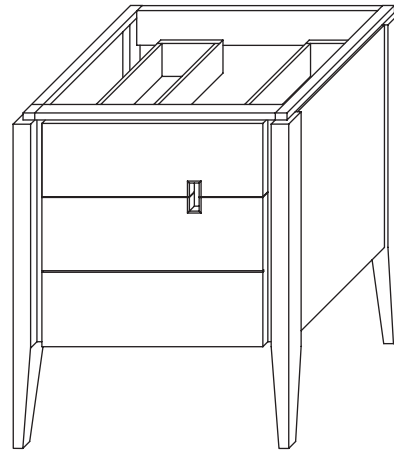

MODEL: 038224-FINISH
038230-FINISH

CONTEMPO COLLECTION

Soft Close and Full Extension drawers with Dovetail Construction
Matching Finish throughout the Interior
Matching Mirror, Medicine Cabinet and Wall Cabinet

Available tops:

- CERAMIC SINKTOP
- STONE COUNTER
- TECHSTONE™ TOP
- WIDEAPPEAL™ TOP

TOP VIEW

FRONT VIEW

SIDE VIEW

MODEL: 038224-FINISH
038230-FINISH

CONTEMPO COLLECTION

Soft Close and Full Extension drawers with Dovetail Construction
Matching Finish throughout the Interior
Matching Mirror, Medicine Cabinet and Wall Cabinet