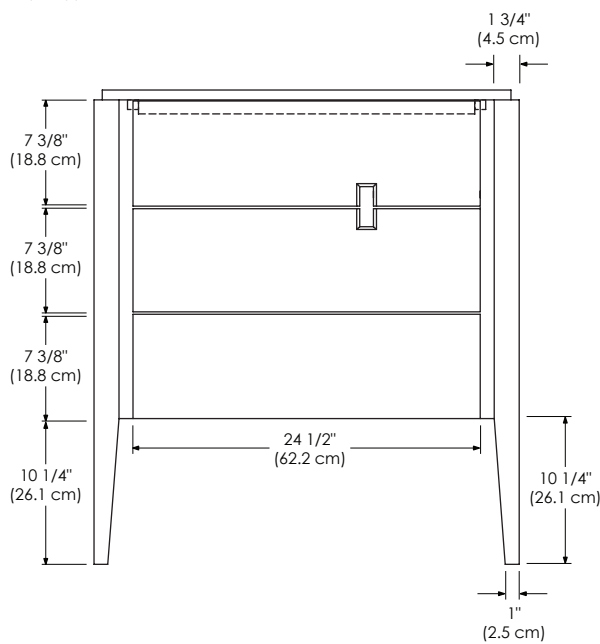

Available tops:
CERAMIC SINKTOP
STONE COUNTER
TECHSTONE™ TOP
WIDEAPPEAL™ TOP

TOP VIEW

FRONT VIEW

SIDE VIEW