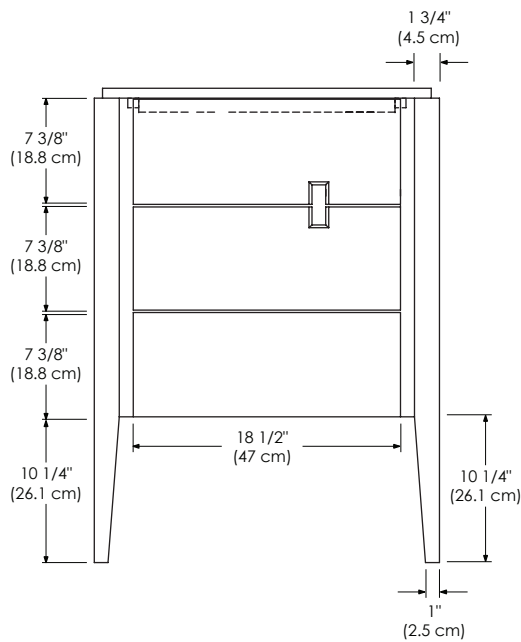

Available tops:

- CERAMIC SINKTOP
- STONE COUNTER
- TECHSTONE™ TOP
- WIDEAPPEAL™ TOP

TOP VIEW

FRONT VIEW

SIDE VIEW

MODEL: 038224-FINISH
038230-FINISH

CONTEMPO COLLECTION

Soft Close and Full Extension drawers with Dovetail Construction
Matching Finish throughout the Interior
Matching Mirror, Medicine Cabinet and Wall Cabinet