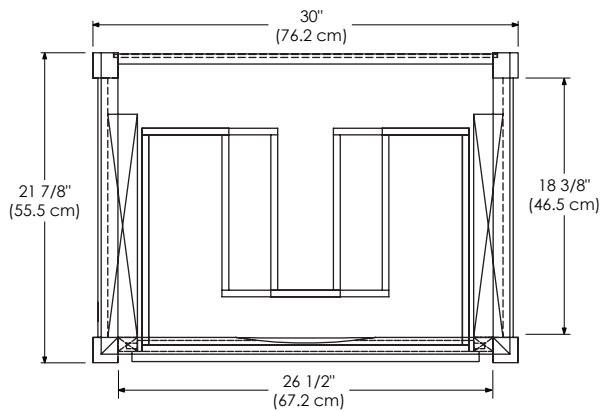

TOP VIEW

FRONT VIEW