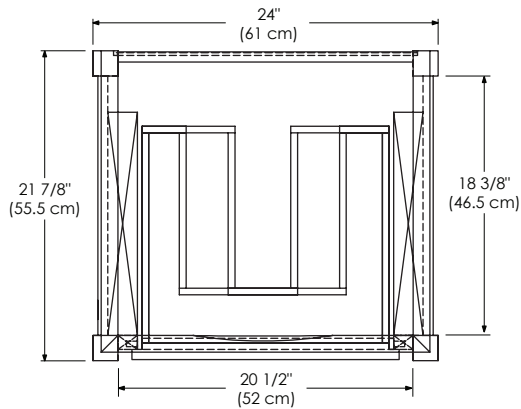

Available tops:

- CERAMIC SINKTOP
- STONE COUNTER
- TECHSTONE™ TOP
- WIDEAPPEAL™ TOP

TOP VIEW

FRONT VIEW

SIDE VIEW

MODEL: 038224-FINISH
038230-FINISH

CONTEMPO COLLECTION

Soft Close and Full Extension drawers with Dovetail Construction
Matching Finish throughout the Interior
Matching Mirror, Medicine Cabinet and Wall Cabinet