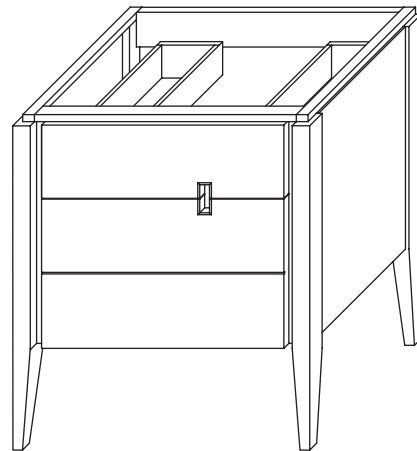

MODEL: 038224-FINISH
038230-FINISH

CONTEMPO COLLECTION

Soft Close and Full Extension drawers with Dovetail Construction
Matching Finish throughout the Interior
Matching Mirror, Medicine Cabinet and Wall Cabinet

All Ronbow cabinets are made of solid hardwood or hardwood plywood and meet strict CARB Standards.
No particle Board or Micro-Density Fiberboard (MDF) are used.

Available finishes:
SLATE GRAY E12
GLOSSY WHITE E23

Available tops:
CERAMIC SINKTOP
STONE COUNTER
TECHSTONE™ TOP
WIDEAPPEAL™ TOP