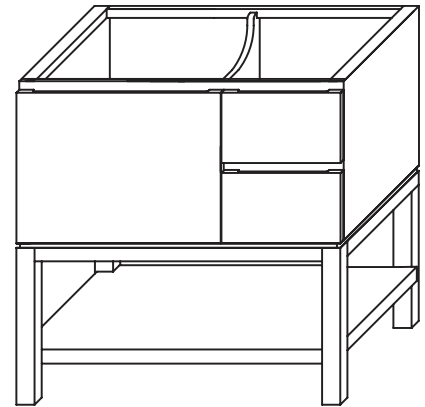

MODEL: 036036-L-FINISH  
036036-R-FINISH

SPECIFICATION SHEET

CONTEMPO COLLECTION

- Soft Close and Full Extension drawers with Dovetail construction
- Under mount glides
- Decorative drawer with glass side panels
- Matching finish throughout the interior
- Optional Drawer Organizer and Motion Sensor LED Light
- Matching Mirror, Medicine Cabinet and Wall Cabinet
- One large drawer with hidden drawer

All Ronbow cabinets are made of solid hardwood or hardwood plywood and meet strict CARB Standards. No particle Board or Micro-Density Fiberboard (MDF) are used.

- Available finishes:                      Available tops:
- BLUSH TAUPE E01                      TECHSTONE™ TOP
  - SLATE GRAY E12
  - GLOSSY WHITE E23

Shown as left (L)

TOP VIEW

FRONT VIEW

SIDE VIEW