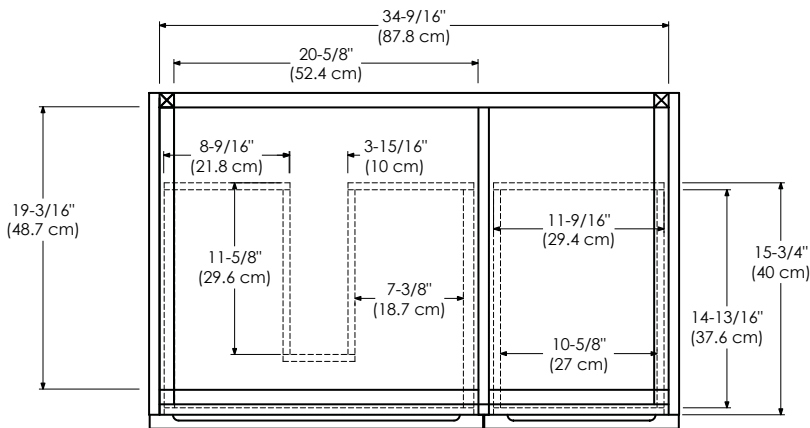

MODEL: 036036-L-FINISH  
036036-R-FINISH

SPECIFICATION SHEET

CONTEMPO COLLECTION

- Soft Close and Full Extension drawers with Dovetail construction
- Under mount glides
- Decorative drawer with glass side panels
- Matching finish throughout the interior
- Optional Drawer Organizer and Motion Sensor LED Light
- Matching Mirror, Medicine Cabinet and Wall Cabinet
- One large drawer with hidden drawer

Shown as left (L)

TOP VIEW

FRONT VIEW

SIDE VIEW