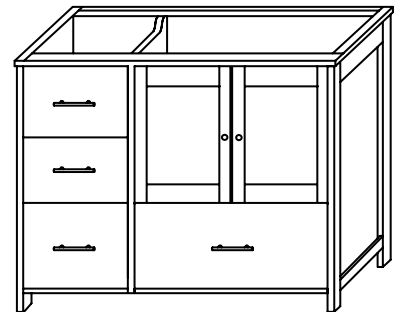

MODEL: 039236-1-FINISH
039236-3-FINISH

SPECIFICATION SHEET

CONTEMPO COLLECTION

- Soft Close Wood or Frosted Glass doors
- Soft Close and Full Extension drawers with Dovetail construction
- Under mount glides
- Matching finish throughout the interior
- Extend design with Optional 12" Drawer Bridge and 12" & 15" Drawer Banks
- Optional Metal Feet in Polished Chrome (PC) and Brushed Nickel (BN)
- Optional Drawer Organizer
- Matching Mirror, Medicine Cabinet, Side Cabinet and Linen Tower
- Handles meet USA standards: 5" center to center

All Ronbow cabinets are made of solid hardwood or hardwood plywood and meet strict CARB Standards. No particle Board or Micro-Density Fiberboard (MDF) are used.

Available finishes:	Available fronts:	Available tops:
CINNAMON F08	FROSTED GLASS DOORS	CERAMIC SINKTOP
DARK CHERRY H01	WOOD DOORS	STONE COUNTER
		TECHSTONE™ TOP
		WIDEAPPEAL™ TOP

Shown as Right (R)

TOP VIEW