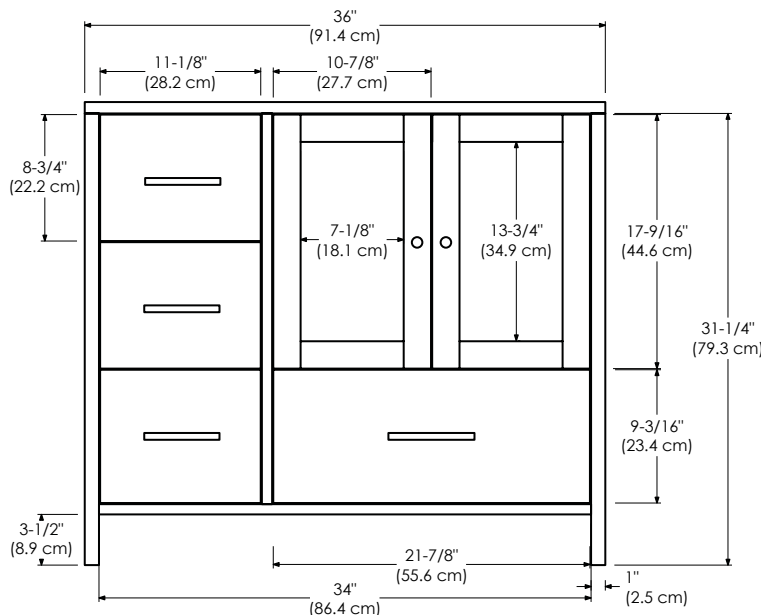

MODEL: 039236-1-FINISH
039236-3-FINISH

SPECIFICATION SHEET

CONTEMPO COLLECTION

- Soft Close Wood or Frosted Glass doors
- Soft Close and Full Extension drawers with Dovetail construction
- Under mount glides
- Matching finish throughout the interior
- Extend design with Optional 12" Drawer Bridge and 12" & 15" Drawer Banks
- Optional Metal Feet in Polished Chrome (PC) and Brushed Nickel (BN)
- Optional Drawer Organizer
- Matching Mirror, Medicine Cabinet, Side Cabinet and Linen Tower
- Handles meet USA standards: 5" center to center

Shown as Right (R)

TOP VIEW

FRONT VIEW

SIDE VIEW