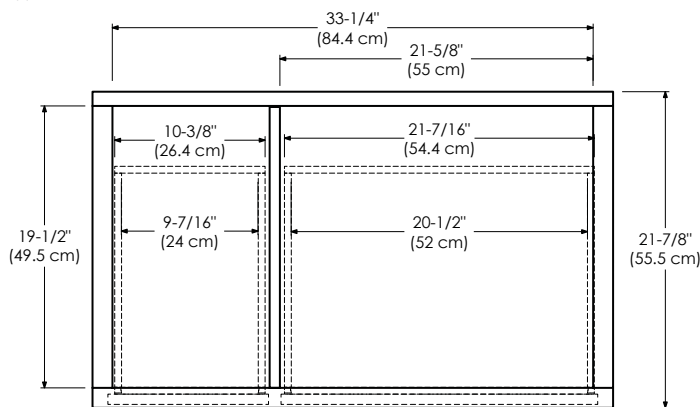

MODEL: 039236-1-FINISH
039236-3-FINISH

SPECIFICATION SHEET

CONTEMPO COLLECTION

- Soft Close Wood or Frosted Glass doors
- Soft Close and Full Extension drawers with Dovetail construction
- Under mount glides
- Matching finish throughout the interior
- Extend design with Optional 12" Drawer Bridge and 12" & 15" Drawer Banks
- Optional Metal Feet in Polished Chrome (PC) and Brushed Nickel (BN)
- Optional Drawer Organizer
- Matching Mirror, Medicine Cabinet, Side Cabinet and Linen Tower
- Handles meet USA standards: 5" center to center

Shown as Right (R)

TOP VIEW

FRONT VIEW

SIDE VIEW