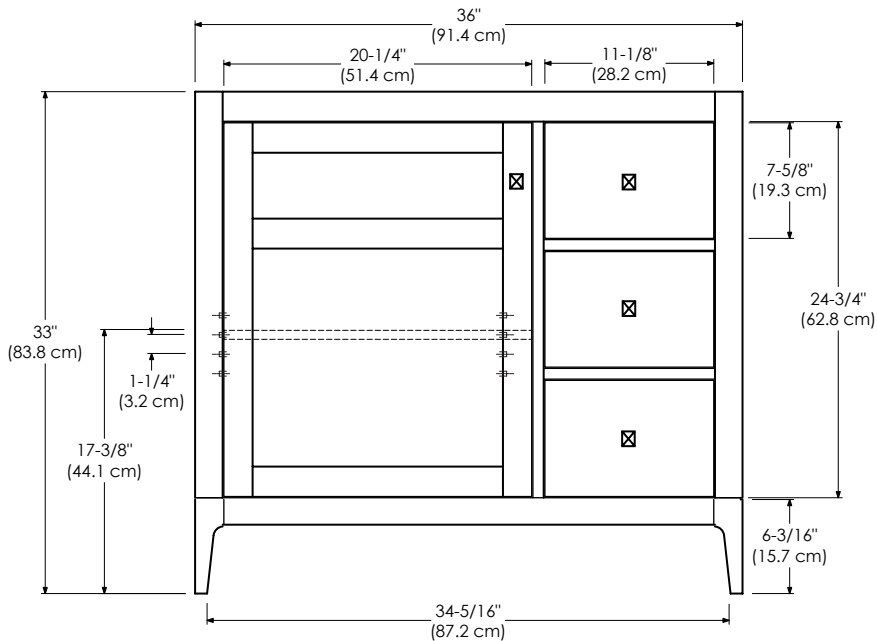

MODEL: 051736-3L-FINISH
051736-3R-FINISH

SPECIFICATION SHEET

NEO-CLASSIC COLLECTION

- Soft Close Wood doors
- Soft close and Full Extension drawers with Dovetail construction
- Under mount glides
- Extend design with optional 12" Drawer bridge
- Matching finish throughout the interior
- Optional Drawer Organizer
- Matching Mirror, Medicine Cabinet and Wall Cabinet

All Ronbow cabinets are made of solid hardwood or hardwood plywood and meet strict CARB Standards. No particle Board or Micro-Density Fiberboard (MDF) are used.

Available finishes:
VINTAGE HONEY R01
WHITE W01

Available tops:
CERAMIC SINKTOP
STONE COUNTER
TECHSTONE™ TOP
WIDEAPPEAL™ TOP

Shown as left (L)

FRONT VIEW

SIDE VIEW