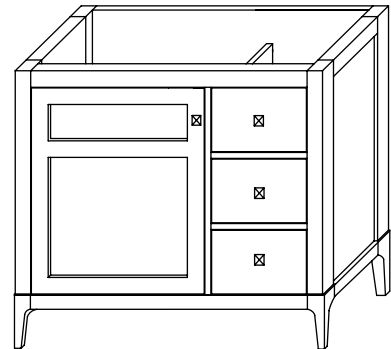

MODEL: 051736-3L-FINISH
051736-3R-FINISH

SPECIFICATION SHEET

NEO-CLASSIC COLLECTION

- Soft Close Wood doors
- Soft close and Full Extension drawers with Dovetail construction
- Under mount glides
- Extend design with optional 12" Drawer bridge
- Matching finish throughout the interior
- Optional Drawer Organizer
- Matching Mirror, Medicine Cabinet and Wall Cabinet

All Ronbow cabinets are made of solid hardwood or hardwood plywood and meet strict CARB Standards. No particle Board or Micro-Density Fiberboard (MDF) are used.

Available finishes:
VINTAGE HONEY R01
WHITE W01

Available tops:
CERAMIC SINKTOP
STONE COUNTER
TECHSTONE™ TOP
WIDEAPPEAL™ TOP

Shown as left (L)

TOP VIEW