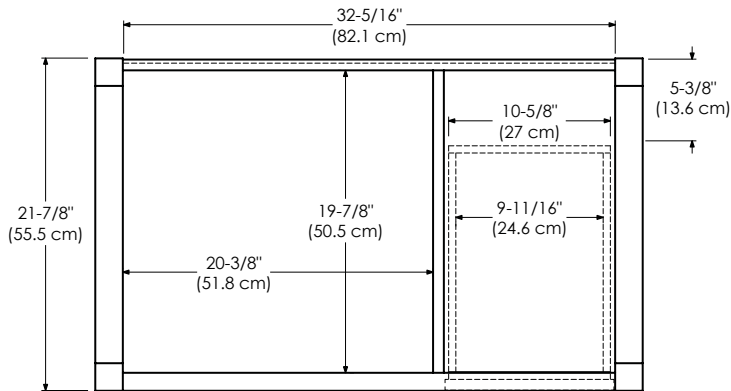

MODEL: 051736-3L-FINISH
051736-3R-FINISH

SPECIFICATION SHEET

NEO-CLASSIC COLLECTION

- Soft Close Wood doors
- Soft close and Full Extension drawers with Dovetail construction
- Under mount glides
- Extend design with optional 12" Drawer bridge
- Matching finish throughout the interior
- Optional Drawer Organizer
- Matching Mirror, Medicine Cabinet and Wall Cabinet

All Ronbow cabinets are made of solid hardwood or hardwood plywood and meet strict CARB Standards. No particle Board or Micro-Density Fiberboard (MDF) are used.

Available finishes:
VINTAGE HONEY R01
WHITE W01

Available tops:
CERAMIC SINKTOP
STONE COUNTER
TECHSTONE™ TOP
WIDEAPPEAL™ TOP

Shown as left (L)

TOP VIEW