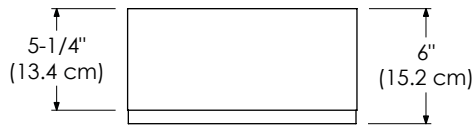

Available finishes:

BLUSH TAUPE E01

SLATE GRAY E12

GLOSSY WHITE E23

TOP VIEW

FRONT VIEW

SIDE VIEW