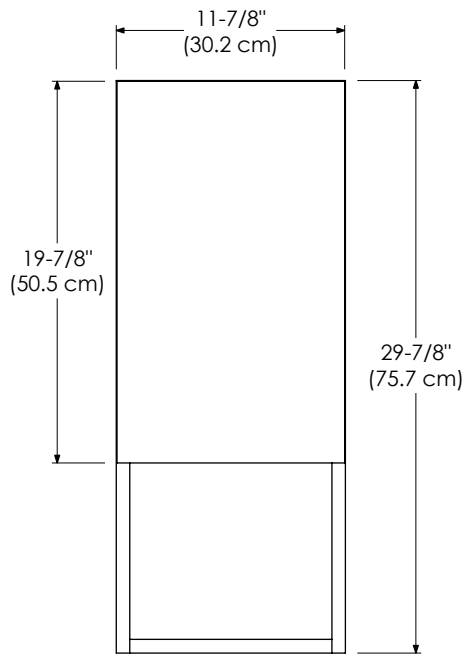

CONTEMPORARY STYLE WALL CABINET 12"

RONBOW

MODEL: 687230-COLOR

SPECIFICATION SHEET

ACCESSORIES

Soft Close and Full Extension drawers with dovetail construction
Matching Finish throughout the interior

All Ronbow cabinets are made of solid hardwood or hardwood plywood and meet strict CARB Standards.
No particle Board or Micro-Density Fiberboard (MDF) are used.

Available finishes:

BLUSH TAUPE E01

SLATE GRAY E12

GLOSSY WHITE E23

TOP VIEW

FRONT VIEW

SIDE VIEW