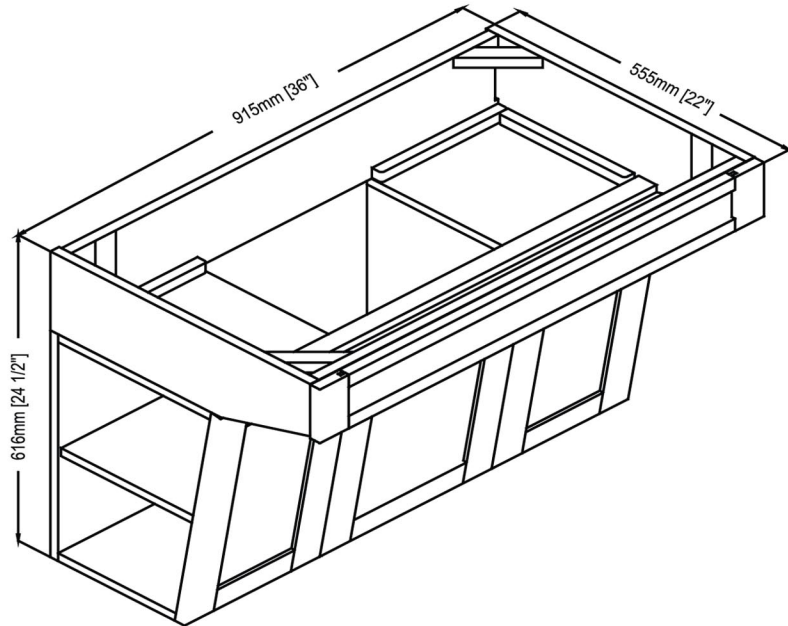

**Shaker Americana**

**1513-WV3621**  
**36" Wall Mount Vanity**

**SPECIFICATION SHEET**

**Features**

Materials: Poplar solids with Cherry Veneers

Doors: 1 (hinge-right)

Hinges: Fully concealed, soft closing

Back panel: Fully covered

Side panels: 5/8" MDF with Cherry Veneers

**Colors / Finish**

1513-Habana Cherry

Ground