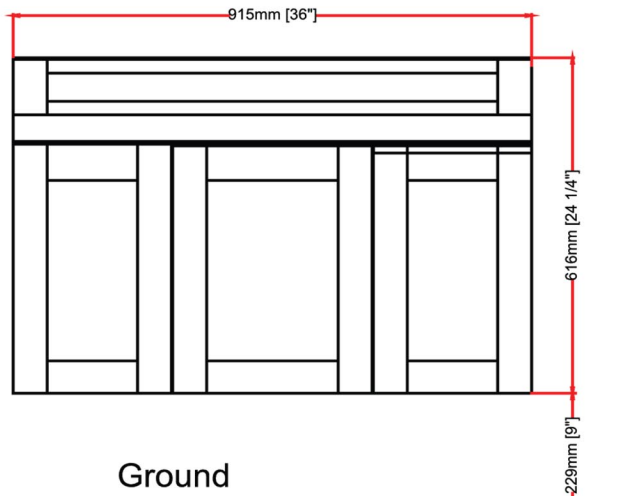

**Shaker Americana**

**1513-WV3621**  
**36" Wall Mount Vanity**

**SPECIFICATION SHEET**

**Features**

Materials: Poplar solids with Cherry Veneers

Doors: 1 (hinge-right)

Hinges: Fully concealed, soft closing

Back panel: Fully covered

Side panels: 5/8" MDF with Cherry Veneers

**Colors / Finish**

1513-Habana Cherry

Ground