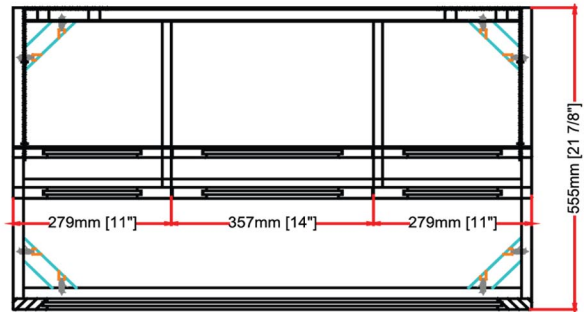

**Shaker Americana**

**1513-WV3621**  
**36" Wall Mount Vanity**

**SPECIFICATION SHEET**

**Features**

Materials: Poplar solids with Cherry Veneers

Doors: 1 (hinge-right)

Hinges: Fully concealed, soft closing

Back panel: Fully covered

Side panels: 5/8" MDF with Cherry Veneers

**Colors / Finish**

1513-Habana Cherry

Ground