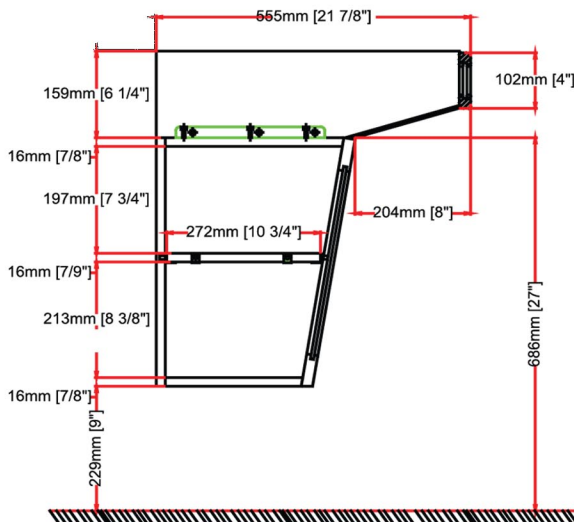

**Shaker Americana**

**1513-WV3621**  
**36" Wall Mount Vanity**

**SPECIFICATION SHEET**

**Features**

Materials: Poplar solids with Cherry Veneers

Doors: 1 (hinge-right)

Hinges: Fully concealed, soft closing

Back panel: Fully covered

Side panels: 5/8" MDF with Cherry Veneers

**Colors / Finish**

1513-Habana Cherry

Ground