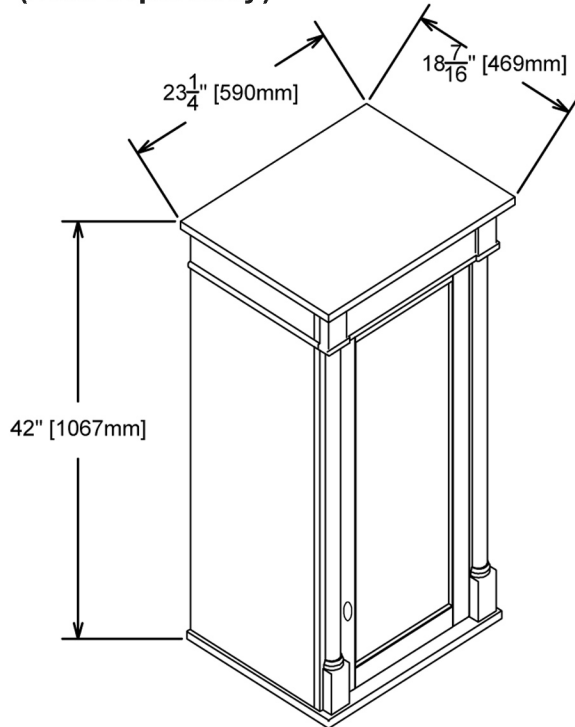

142-HT2118

21x18" Linen Hutch

use with 142-V2118 to make 21" Linen Tower
 (sold separately)

SPECIFICATION SHEET

Features

Materials: White Oak Solids with White Oak Veneers

Doors: 1 (hinge-right)

Hinges: Fully concealed, soft closing

Shelves: 2 (adjustable)

Hardware: Antique Brass

Back panel: Fully covered

Side panels: 5/8" MDF with Oak Veneers

Colors / Finish

142-Weathered Oak