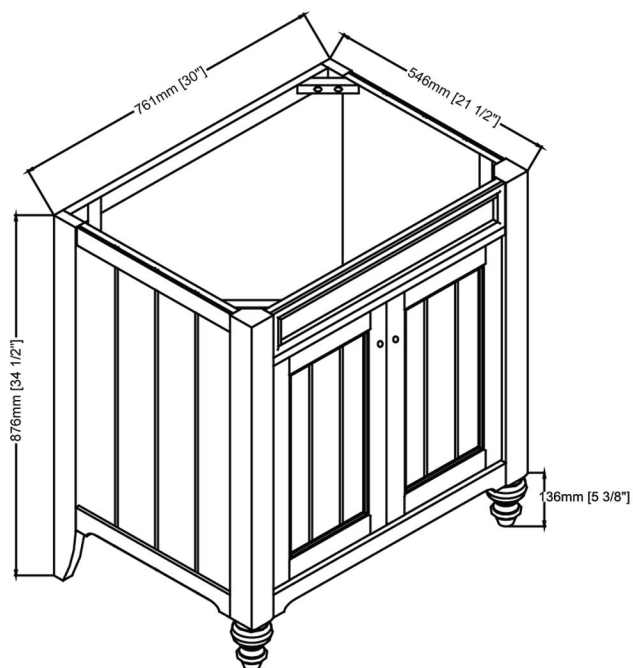

## 1524-V30 30" Vanity

#### Features

Materials: Poplar solids with Elm Veneers  
 Doors: 2  
 Hinges: Fully concealed, soft closing  
 Drawers: 1 (concealed)  
 Drawer Boxes: 1/2" solid pine, four-sided English dovetail  
 Glides: Full extension, soft closing  
 Hardware: Pewter  
 Back panel: Fully covered  
 Side panels: 5/8" MDF with Elm Veneers