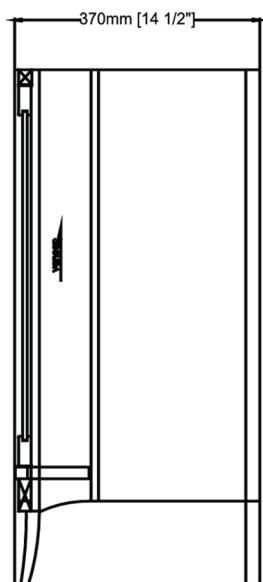

Shaker Americana

1513-CV26 26" Corner Vanity

SPECIFICATION SHEET

Features

- Materials: Poplar solids with Hardwood Veneers
- Doors: 1 (hinge-right)
- Hinges: Fully concealed, soft closing
- Hardware: Brushed Nickel
- Back panel: Fully covered