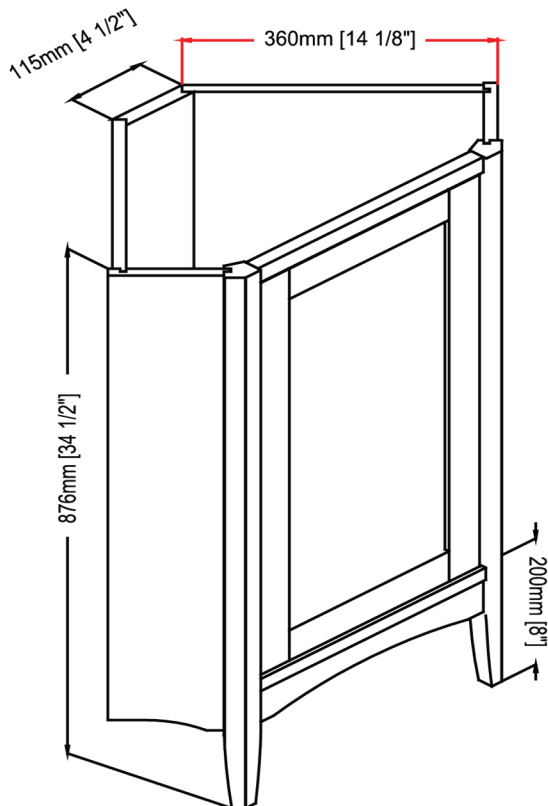

Shaker Americana

1513-CV26 26" Corner Vanity

SPECIFICATION SHEET

Features

- Materials: Poplar solids with Hardwood Veneers
- Doors: 1 (hinge-right)
- Hinges: Fully concealed, soft closing
- Hardware: Brushed Nickel
- Back panel: Fully covered