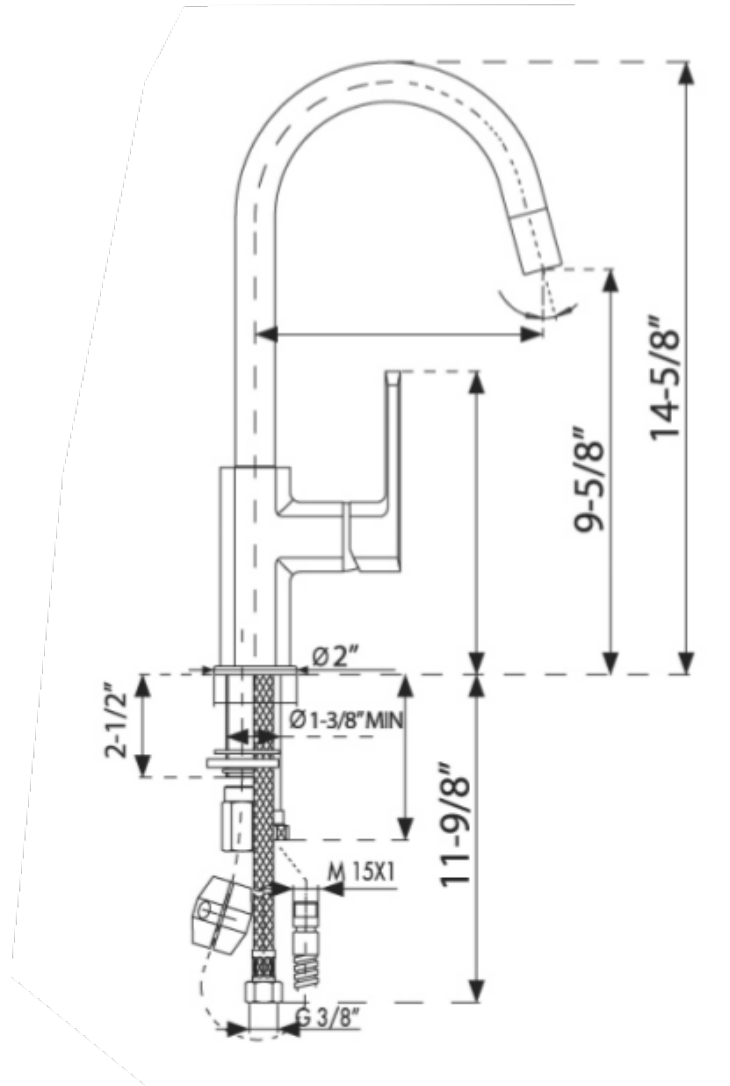

PAMIX50E

Single handle pull-down bar
faucet

Kitchen series

PAMIX50E

Pulldown kitchen, Contemporary Styling

STANDARDS

- Compliant with ASME A112.18.1-B125.1
- Compliant with AB1953
- Compliant with ANSI NSF61 – Annex G
- Certified by CSA International
- Compliant with ANSI A117.1