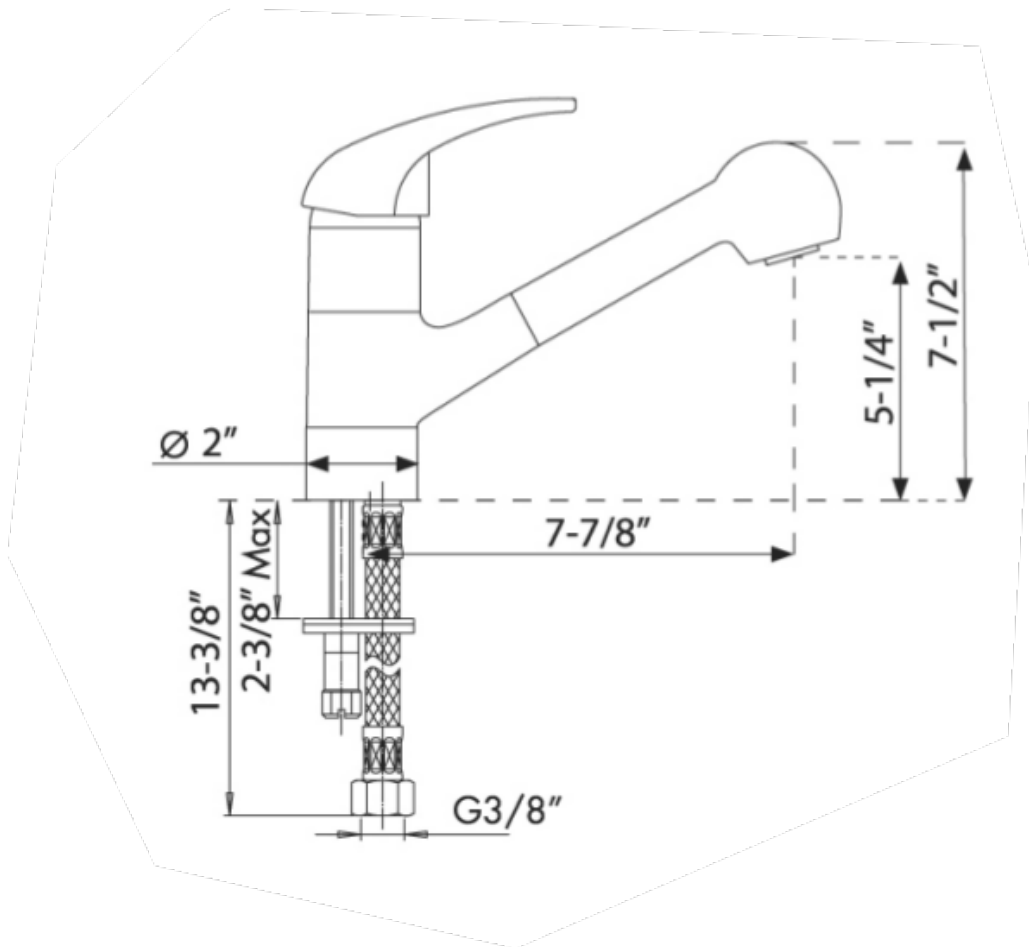

MIXBIXEXT

Single handle pull-out kitchen
faucet

Kitchen series

MIXBIXEXT

Pullout kitchen, Contemporary Styling

STANDARDS

- Compliant with ASME A112.18.1-B125.1
- Compliant with AB1953
- Compliant with ANSI NSF61 – Annex G
- Certified by CSA International
- Compliant with ANSI A117.1

Finishes

	MIXBIXEXT 55UG	MIXBIXEXT 58UG	MIXBIXEXT 70UG
Sahara	X		
Milk White		X	
Black Matt			X

Features

	MIXBIXEXT 55UG	MIXBIXEXT 58UG	MIXBIXEXT 70UG
Solid Brass Construction	X	X	X
Single Control Ceramic Disc Valve	X	X	X
Meets NSF 61/9 Annex G Lead Requirements	X	X	X
ADA Compliant	X	X	X
Step-By-Step Installation Instructions	X	X	X
Limited Lifetime Warranty	X	X	X
1.75 GPM	X	X	X

1-866-668-6690
1571 MAIN RD
NEWFIELD, NJ 08344

www.paini-usa.com

FAUCETS

MIXBIXEXT

Single handle mixer with pull-out double jet shower